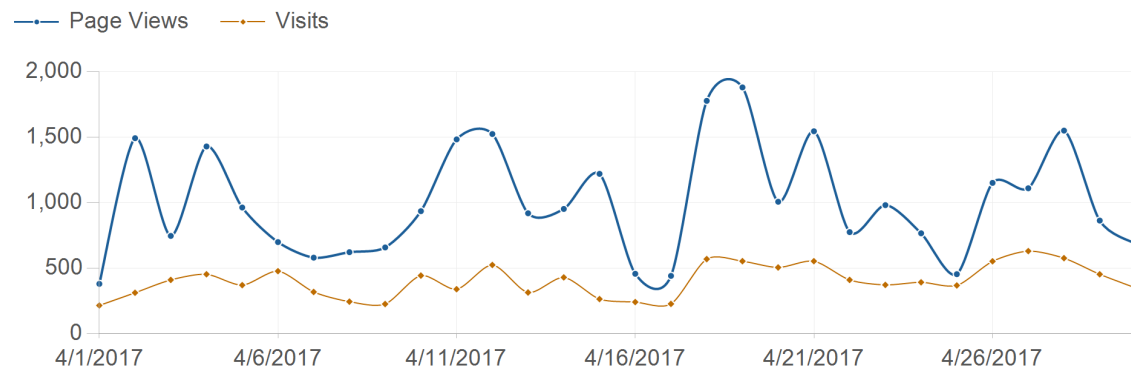

Traffic Trend

risorseumane-hr.it

Traffic Trend

Date	Page Views	Visits	Hits	Bandwidth
4/1/2017	382	217	3,680	95.1 MB
4/2/2017	1,494	314	6,241	165.0 MB
4/3/2017	748	412	11,287	248.9 MB
4/4/2017	1,431	455	12,490	288.5 MB
4/5/2017	965	372	8,419	212.3 MB
4/6/2017	701	479	10,338	251.3 MB
4/7/2017	582	320	6,228	157.3 MB
4/8/2017	624	246	4,881	115.1 MB
4/9/2017	660	228	4,746	109.6 MB
4/10/2017	937	445	10,192	249.7 MB
4/11/2017	1,485	341	9,340	223.8 MB
4/12/2017	1,526	526	13,000	349.7 MB
4/13/2017	921	316	6,410	185.9 MB
4/14/2017	954	431	8,652	240.5 MB
4/15/2017	1,222	266	4,745	129.8 MB
4/16/2017	459	243	3,324	79.1 MB
4/17/2017	443	229	3,208	82.7 MB
4/18/2017	1,779	571	11,790	289.5 MB
4/19/2017	1,882	555	14,033	361.1 MB
4/20/2017	1,009	507	10,490	607.6 MB
4/21/2017	1,547	555	12,804	365.5 MB
4/22/2017	777	412	6,562	189.6 MB
4/23/2017	983	374	7,338	222.2 MB
4/24/2017	768	394	7,198	220.1 MB
4/25/2017	456	370	5,414	159.9 MB
4/26/2017	1,153	554	12,550	428.2 MB
4/27/2017	1,112	632	12,800	351.0 MB
4/28/2017	1,552	578	11,633	326.7 MB

Traffic Trend

4/29/2017	865	455	7,821	403.9 MB
4/30/2017	689	351	8,548	239.8 MB
Total	30,106	12,148	256,162	7,349.2 MB