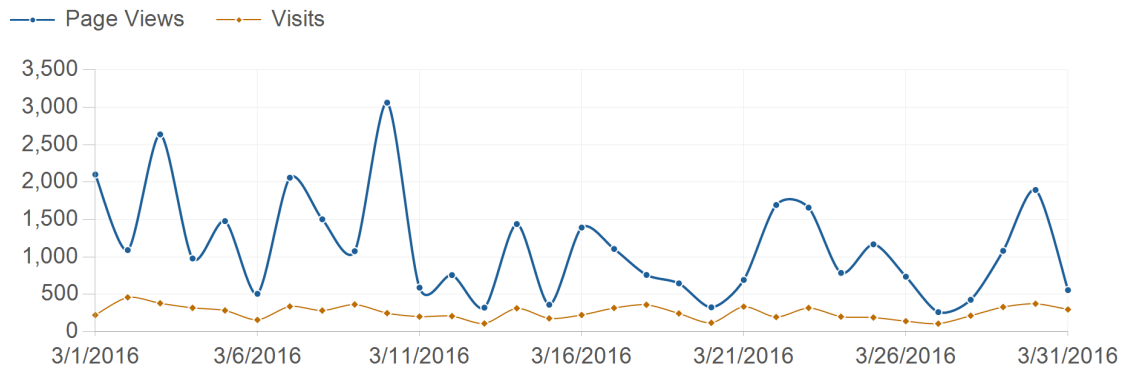

# Traffic Trend

risorseumane-hr.it

## Traffic Trend

Date	Page Views	Visits	Hits	Bandwidth
3/1/2016	2,103	225	8,429	98.8 MB
3/2/2016	1,093	461	9,065	211.0 MB
3/3/2016	2,639	382	12,875	246.2 MB
3/4/2016	981	321	6,488	154.1 MB
3/5/2016	1,480	286	6,270	126.8 MB
3/6/2016	509	160	3,487	82.0 MB
3/7/2016	2,060	340	9,742	177.0 MB
3/8/2016	1,504	285	6,262	141.6 MB
3/9/2016	1,078	366	6,721	145.5 MB
3/10/2016	3,063	250	9,338	149.5 MB
3/11/2016	591	204	3,624	85.7 MB
3/12/2016	759	210	4,363	93.8 MB
3/13/2016	324	112	2,629	65.1 MB
3/14/2016	1,441	315	10,836	185.0 MB
3/15/2016	363	180	3,442	86.8 MB
3/16/2016	1,394	226	5,933	122.1 MB
3/17/2016	1,108	319	6,395	139.5 MB
3/18/2016	761	362	6,727	151.0 MB
3/19/2016	648	246	4,215	102.3 MB
3/20/2016	328	121	2,101	49.8 MB
3/21/2016	694	337	5,886	141.3 MB
3/22/2016	1,695	198	6,112	121.5 MB
3/23/2016	1,660	320	7,815	146.0 MB
3/24/2016	788	203	3,703	90.8 MB
3/25/2016	1,170	192	4,662	99.2 MB
3/26/2016	738	143	3,477	65.9 MB
3/27/2016	264	110	1,775	59.1 MB
3/28/2016	429	216	3,161	82.6 MB

## Traffic Trend

3/29/2016	1,083	332	6,814	131.9 MB
3/30/2016	1,896	376	7,261	148.5 MB
3/31/2016	558	299	3,653	106.4 MB
<b>Total</b>	<b>35,202</b>	<b>8,097</b>	<b>183,261</b>	<b>3,806.7 MB</b>