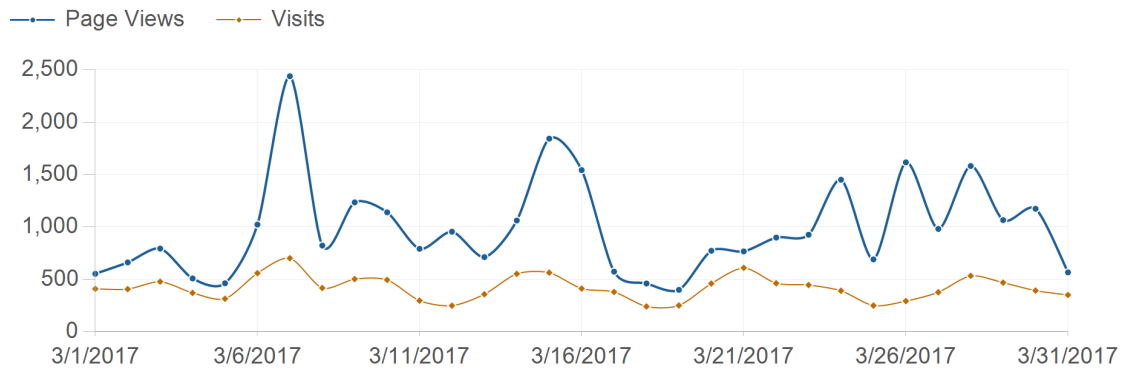

Traffic Trend

risorseumane-hr.it

Traffic Trend

Date	Page Views	Visits	Hits	Bandwidth
3/1/2017	555	411	10,275	223.4 MB
3/2/2017	663	408	12,112	312.0 MB
3/3/2017	795	479	8,426	218.2 MB
3/4/2017	510	372	4,972	124.7 MB
3/5/2017	464	316	5,915	143.9 MB
3/6/2017	1,024	560	10,354	242.1 MB
3/7/2017	2,440	703	14,768	375.3 MB
3/8/2017	824	419	9,702	228.3 MB
3/9/2017	1,236	504	13,400	305.4 MB
3/10/2017	1,141	496	10,385	236.6 MB
3/11/2017	793	298	4,761	119.0 MB
3/12/2017	956	250	6,523	157.2 MB
3/13/2017	714	359	8,551	197.7 MB
3/14/2017	1,063	554	10,678	247.4 MB
3/15/2017	1,844	565	11,859	273.9 MB
3/16/2017	1,544	413	10,964	270.1 MB
3/17/2017	575	381	8,174	180.0 MB
3/18/2017	462	242	3,753	85.5 MB
3/19/2017	401	252	4,310	89.0 MB
3/20/2017	774	461	12,005	292.2 MB
3/21/2017	768	611	8,920	211.7 MB
3/22/2017	900	464	10,849	248.3 MB
3/23/2017	927	447	9,899	240.3 MB
3/24/2017	1,452	392	8,622	195.7 MB
3/25/2017	692	251	4,680	104.9 MB
3/26/2017	1,618	294	6,632	187.1 MB
3/27/2017	983	378	9,055	200.1 MB
3/28/2017	1,583	535	11,392	265.6 MB

Traffic Trend

3/29/2017	1,067	470	10,285	243.8 MB
3/30/2017	1,175	394	18,101	347.2 MB
3/31/2017	568	352	6,872	171.9 MB
Total	30,511	13,031	287,194	6,738.5 MB