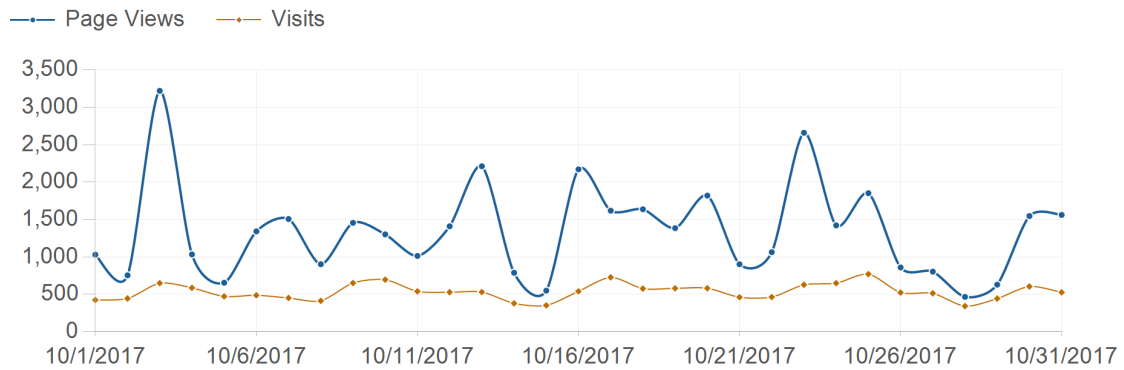

Traffic Trend

risorseumane-hr.it

Traffic Trend

Date	Page Views	Visits	Hits	Bandwidth
10/1/2017	1,031	426	10,565	262.1 MB
10/2/2017	756	446	13,602	292.7 MB
10/3/2017	3,221	651	22,518	520.9 MB
10/4/2017	1,035	588	17,350	370.1 MB
10/5/2017	657	474	11,860	255.7 MB
10/6/2017	1,343	489	13,446	302.1 MB
10/7/2017	1,508	453	10,851	259.3 MB
10/8/2017	904	415	10,588	245.7 MB
10/9/2017	1,457	653	19,587	424.5 MB
10/10/2017	1,303	697	20,836	482.4 MB
10/11/2017	1,015	541	15,581	349.6 MB
10/12/2017	1,411	530	18,920	448.1 MB
10/13/2017	2,213	532	15,852	345.5 MB
10/14/2017	790	381	7,599	162.0 MB
10/15/2017	551	354	8,720	204.0 MB
10/16/2017	2,172	542	18,468	375.7 MB
10/17/2017	1,619	729	23,746	533.0 MB
10/18/2017	1,638	578	19,536	437.2 MB
10/19/2017	1,386	582	15,695	369.6 MB
10/20/2017	1,821	583	15,669	342.6 MB
10/21/2017	904	463	10,124	276.5 MB
10/22/2017	1,065	465	9,869	213.3 MB
10/23/2017	2,660	629	19,366	415.3 MB
10/24/2017	1,423	651	18,532	455.4 MB
10/25/2017	1,853	772	24,669	542.1 MB
10/26/2017	861	525	15,449	360.3 MB
10/27/2017	805	515	13,053	285.4 MB
10/28/2017	468	344	7,256	160.3 MB

Traffic Trend

10/29/2017	631	445	9,966	222.1 MB
10/30/2017	1,548	607	18,288	407.3 MB
10/31/2017	1,563	528	13,711	323.5 MB
Total	41,612	16,588	471,272	10,644.3 MB