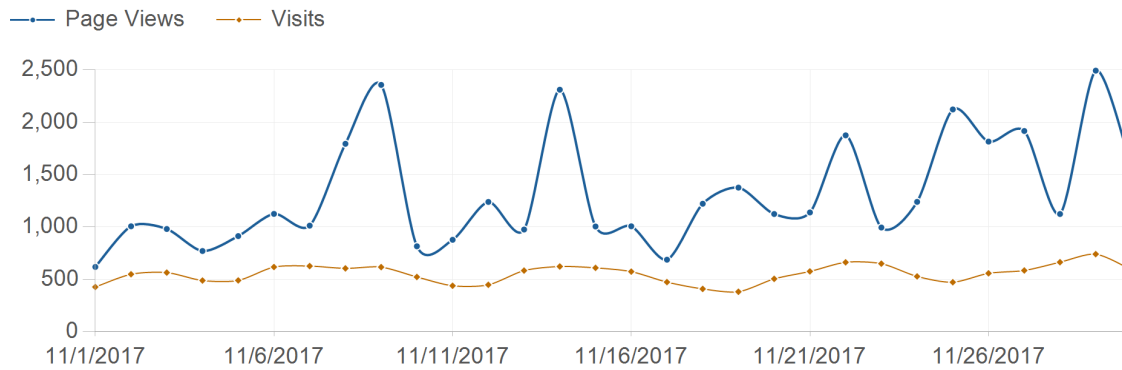

Traffic Trend

risorseumane-hr.it

Traffic Trend

Date	Page Views	Visits	Hits	Bandwidth
11/1/2017	620	428	9,689	234.5 MB
11/2/2017	1,008	550	15,494	342.0 MB
11/3/2017	982	566	18,252	404.2 MB
11/4/2017	772	490	9,656	233.0 MB
11/5/2017	914	491	12,219	291.2 MB
11/6/2017	1,126	619	17,512	449.9 MB
11/7/2017	1,014	628	18,432	432.9 MB
11/8/2017	1,795	606	19,544	480.3 MB
11/9/2017	2,357	618	18,811	429.1 MB
11/10/2017	817	524	14,164	345.4 MB
11/11/2017	879	440	9,406	237.8 MB
11/12/2017	1,240	449	10,695	251.4 MB
11/13/2017	977	585	17,660	409.9 MB
11/14/2017	2,311	624	21,879	512.2 MB
11/15/2017	1,006	611	17,453	415.9 MB
11/16/2017	1,008	575	16,923	388.6 MB
11/17/2017	689	475	13,899	321.3 MB
11/18/2017	1,223	410	9,588	224.8 MB
11/19/2017	1,377	383	10,010	224.6 MB
11/20/2017	1,125	506	17,448	431.8 MB
11/21/2017	1,140	577	16,935	405.1 MB
11/22/2017	1,876	664	20,876	492.0 MB
11/23/2017	996	651	18,739	435.8 MB
11/24/2017	1,241	529	13,485	298.6 MB
11/25/2017	2,123	474	10,403	281.7 MB
11/26/2017	1,816	559	13,017	319.3 MB
11/27/2017	1,917	586	18,329	420.8 MB
11/28/2017	1,125	665	21,258	474.1 MB

Traffic Trend

11/29/2017	2,493	742	24,039	545.4 MB
11/30/2017	1,569	592	16,759	408.6 MB
Total	39,536	16,617	472,574	11,142.2 MB