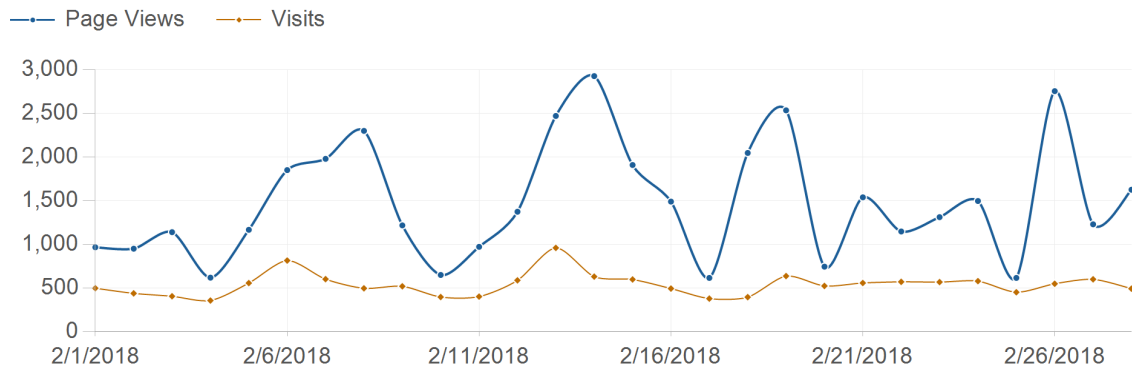

Traffic Trend

risorseumane-hr.it

Traffic Trend

Date	Page Views	Visits	Hits	Bandwidth
2/1/2018	969	500	16,453	168.5 MB
2/2/2018	953	441	13,575	143.6 MB
2/3/2018	1,142	408	11,377	190.9 MB
2/4/2018	621	359	9,525	104.6 MB
2/5/2018	1,169	559	19,464	200.4 MB
2/6/2018	1,853	817	25,251	264.9 MB
2/7/2018	1,982	604	21,800	240.1 MB
2/8/2018	2,302	499	14,951	156.3 MB
2/9/2018	1,220	522	13,529	137.6 MB
2/10/2018	652	399	9,006	90.8 MB
2/11/2018	974	404	13,826	149.9 MB
2/12/2018	1,376	590	21,420	204.9 MB
2/13/2018	2,473	962	28,894	295.2 MB
2/14/2018	2,929	633	21,711	269.4 MB
2/15/2018	1,911	600	15,734	192.9 MB
2/16/2018	1,492	496	13,204	154.0 MB
2/17/2018	618	381	8,840	98.4 MB
2/18/2018	2,049	398	11,924	151.1 MB
2/19/2018	2,537	639	28,315	250.7 MB
2/20/2018	747	526	14,586	124.4 MB
2/21/2018	1,541	560	15,895	159.1 MB
2/22/2018	1,150	573	17,656	181.6 MB
2/23/2018	1,314	570	16,748	174.4 MB
2/24/2018	1,499	581	14,207	141.1 MB
2/25/2018	618	454	9,141	85.1 MB
2/26/2018	2,757	551	13,682	142.8 MB
2/27/2018	1,232	602	15,976	154.2 MB
2/28/2018	1,628	495	13,457	143.8 MB