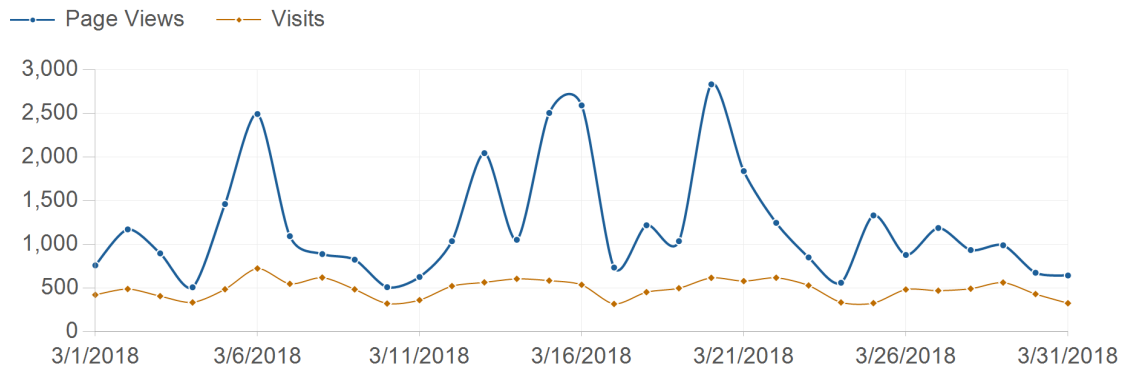

Traffic Trend

risorseumane-hr.it

Traffic Trend

Date	Page Views	Visits	Hits	Bandwidth
3/1/2018	762	424	9,747	102.5 MB
3/2/2018	1,174	491	13,487	135.9 MB
3/3/2018	899	409	7,579	81.3 MB
3/4/2018	511	337	6,096	61.2 MB
3/5/2018	1,464	488	13,334	137.2 MB
3/6/2018	2,495	726	19,998	211.7 MB
3/7/2018	1,096	550	14,859	161.0 MB
3/8/2018	891	622	12,413	128.6 MB
3/9/2018	827	487	11,383	121.8 MB
3/10/2018	512	324	6,300	66.7 MB
3/11/2018	629	364	7,434	80.3 MB
3/12/2018	1,039	524	15,471	159.8 MB
3/13/2018	2,047	567	17,755	202.2 MB
3/14/2018	1,055	607	15,700	260.6 MB
3/15/2018	2,507	587	23,066	544.3 MB
3/16/2018	2,594	539	41,668	635.4 MB
3/17/2018	737	320	7,840	216.9 MB
3/18/2018	1,221	455	10,675	365.8 MB
3/19/2018	1,039	500	15,428	505.5 MB
3/20/2018	2,835	619	18,272	615.5 MB
3/21/2018	1,841	581	18,234	576.8 MB
3/22/2018	1,249	620	20,038	609.0 MB
3/23/2018	853	531	13,570	466.8 MB
3/24/2018	563	337	7,661	236.3 MB
3/25/2018	1,334	329	8,860	280.1 MB
3/26/2018	881	485	14,786	499.5 MB
3/27/2018	1,190	472	15,423	563.1 MB
3/28/2018	937	494	13,630	446.6 MB

Traffic Trend

3/29/2018	992	565	15,524	514.3 MB
3/30/2018	677	433	12,017	416.3 MB
3/31/2018	646	328	5,976	198.9 MB
Total	37,497	15,115	434,224	9,601.7 MB