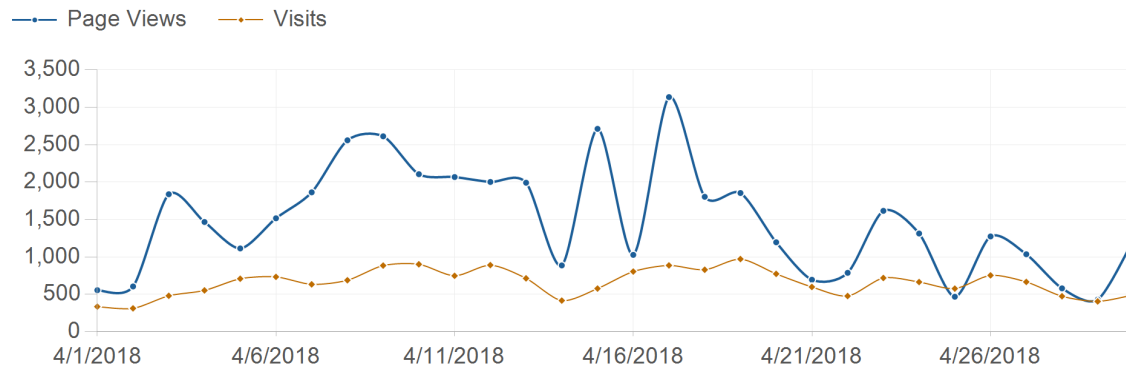

Traffic Trend

risorseumane-hr.it

Traffic Trend

Date	Page Views	Visits	Hits	Bandwidth
4/1/2018	557	337	5,377	191.9 MB
4/2/2018	607	314	5,026	173.6 MB
4/3/2018	1,839	482	15,722	505.2 MB
4/4/2018	1,468	554	17,801	541.9 MB
4/5/2018	1,115	710	18,958	596.1 MB
4/6/2018	1,518	735	16,362	477.5 MB
4/7/2018	1,865	635	12,300	338.7 MB
4/8/2018	2,560	690	14,426	387.6 MB
4/9/2018	2,613	886	18,927	491.0 MB
4/10/2018	2,107	903	18,899	536.0 MB
4/11/2018	2,069	749	21,683	587.0 MB
4/12/2018	2,003	892	20,334	506.4 MB
4/13/2018	1,993	715	15,767	381.1 MB
4/14/2018	888	418	8,688	200.4 MB
4/15/2018	2,713	579	11,936	299.6 MB
4/16/2018	1,029	806	20,718	580.1 MB
4/17/2018	3,137	888	25,360	670.7 MB
4/18/2018	1,805	830	19,480	526.6 MB
4/19/2018	1,855	973	19,722	592.5 MB
4/20/2018	1,197	775	13,609	360.7 MB
4/21/2018	697	600	8,401	189.7 MB
4/22/2018	789	479	6,952	163.3 MB
4/23/2018	1,617	720	17,583	429.0 MB
4/24/2018	1,314	666	14,874	390.4 MB
4/25/2018	470	578	7,483	220.3 MB
4/26/2018	1,275	755	16,940	438.1 MB
4/27/2018	1,037	667	13,113	340.7 MB
4/28/2018	582	476	6,708	160.0 MB

Traffic Trend

4/29/2018	432	407	6,347	166.5 MB
4/30/2018	1,230	495	9,734	248.3 MB
Total	44,381	19,714	429,230	11,690.9 MB