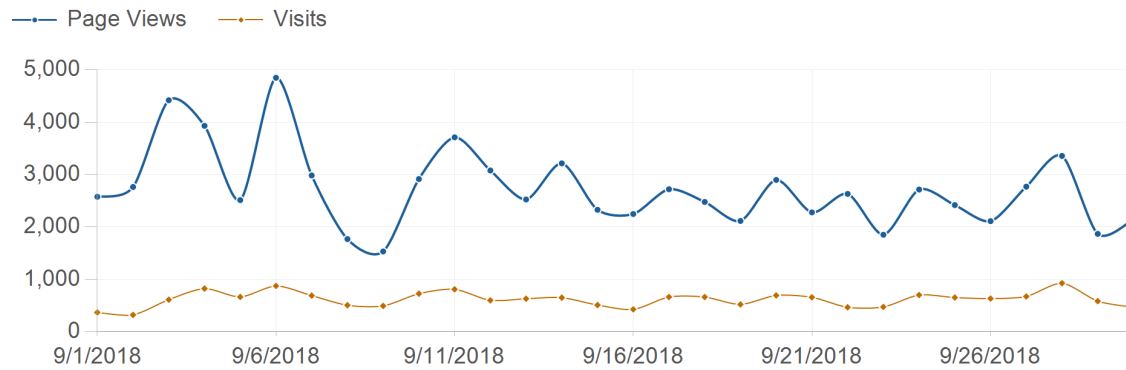

Traffic Trend

risorseumane-hr.it

Traffic Trend

| Date | Page Views | Visits | Hits | Bandwidth |
|-----------|------------|--------|--------|-----------|
| 9/1/2018 | 2,579 | 371 | 9,434 | 195.5 MB |
| 9/2/2018 | 2,766 | 325 | 7,334 | 170.0 MB |
| 9/3/2018 | 4,421 | 615 | 18,080 | 390.5 MB |
| 9/4/2018 | 3,933 | 826 | 17,411 | 624.3 MB |
| 9/5/2018 | 2,516 | 667 | 12,712 | 455.2 MB |
| 9/6/2018 | 4,850 | 877 | 19,895 | 606.4 MB |
| 9/7/2018 | 2,986 | 692 | 12,174 | 365.8 MB |
| 9/8/2018 | 1,771 | 509 | 7,792 | 267.0 MB |
| 9/9/2018 | 1,535 | 495 | 5,478 | 181.8 MB |
| 9/10/2018 | 2,917 | 729 | 17,515 | 560.5 MB |
| 9/11/2018 | 3,713 | 812 | 17,630 | 559.6 MB |
| 9/12/2018 | 3,081 | 602 | 13,257 | 366.5 MB |
| 9/13/2018 | 2,527 | 633 | 11,398 | 359.9 MB |
| 9/14/2018 | 3,217 | 653 | 13,440 | 393.5 MB |
| 9/15/2018 | 2,330 | 512 | 8,324 | 240.8 MB |
| 9/16/2018 | 2,250 | 429 | 7,307 | 192.4 MB |
| 9/17/2018 | 2,723 | 666 | 15,641 | 511.3 MB |
| 9/18/2018 | 2,480 | 665 | 13,789 | 488.9 MB |
| 9/19/2018 | 2,118 | 524 | 13,054 | 478.3 MB |
| 9/20/2018 | 2,901 | 696 | 16,078 | 534.2 MB |
| 9/21/2018 | 2,281 | 660 | 14,447 | 479.9 MB |
| 9/22/2018 | 2,634 | 469 | 8,130 | 228.5 MB |
| 9/23/2018 | 1,854 | 476 | 7,398 | 230.5 MB |
| 9/24/2018 | 2,717 | 704 | 13,880 | 437.9 MB |
| 9/25/2018 | 2,420 | 655 | 13,267 | 455.6 MB |
| 9/26/2018 | 2,114 | 636 | 11,506 | 380.9 MB |
| 9/27/2018 | 2,772 | 676 | 14,461 | 497.1 MB |
| 9/28/2018 | 3,358 | 929 | 19,163 | 422.6 MB |

Traffic Trend

| | | | | |
|--------------|---------------|---------------|----------------|--------------------|
| 9/29/2018 | 1,871 | 586 | 8,885 | 217.1 MB |
| 9/30/2018 | 2,150 | 470 | 7,893 | 211.5 MB |
| Total | 81,785 | 18,559 | 376,773 | 11,504.2 MB |