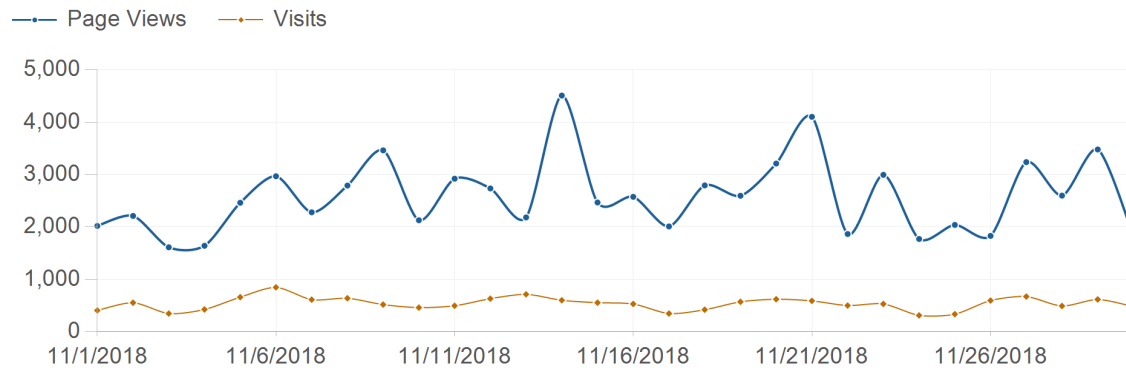

Traffic Trend

risorseumane-hr.it

Traffic Trend

Date	Page Views	Visits	Hits	Bandwidth
11/1/2018	2,022	409	8,519	242.5 MB
11/2/2018	2,213	557	12,881	411.6 MB
11/3/2018	1,615	350	7,330	216.6 MB
11/4/2018	1,644	428	7,703	206.2 MB
11/5/2018	2,465	663	18,982	594.4 MB
11/6/2018	2,971	850	20,507	625.3 MB
11/7/2018	2,283	615	14,701	432.0 MB
11/8/2018	2,793	642	17,168	492.0 MB
11/9/2018	3,465	521	14,523	352.7 MB
11/10/2018	2,131	463	9,461	253.4 MB
11/11/2018	2,924	498	12,949	346.8 MB
11/12/2018	2,738	634	21,106	489.3 MB
11/13/2018	2,185	717	18,586	605.2 MB
11/14/2018	4,511	603	18,105	500.5 MB
11/15/2018	2,470	557	14,594	397.4 MB
11/16/2018	2,578	533	15,155	417.9 MB
11/17/2018	2,013	350	7,551	196.0 MB
11/18/2018	2,796	423	10,528	266.5 MB
11/19/2018	2,598	574	15,087	403.2 MB
11/20/2018	3,213	623	18,052	528.6 MB
11/21/2018	4,105	592	19,001	484.9 MB
11/22/2018	1,868	503	13,678	428.0 MB
11/23/2018	2,998	533	13,655	368.1 MB
11/24/2018	1,773	315	7,439	218.9 MB
11/25/2018	2,042	338	9,775	301.6 MB
11/26/2018	1,832	598	14,471	470.5 MB
11/27/2018	3,240	674	19,475	596.0 MB
11/28/2018	2,601	494	14,246	410.7 MB

Traffic Trend

11/29/2018	3,482	619	18,467	504.2 MB
11/30/2018	1,828	481	13,526	387.0 MB
Total	77,397	16,157	427,221	12,147.8 MB