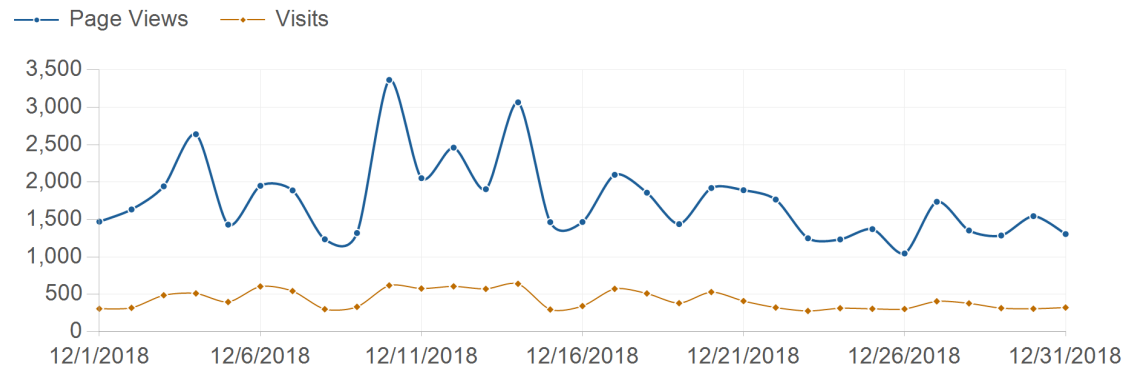

Traffic Trend

risorseumane-hr.it

Traffic Trend

Date	Page Views	Visits	Hits	Bandwidth
12/1/2018	1,473	309	5,865	155.0 MB
12/2/2018	1,636	321	7,356	191.5 MB
12/3/2018	1,945	489	12,241	1,332.2 MB
12/4/2018	2,641	514	12,969	377.6 MB
12/5/2018	1,433	399	9,579	283.5 MB
12/6/2018	1,952	607	15,036	448.3 MB
12/7/2018	1,890	545	10,315	280.5 MB
12/8/2018	1,237	303	5,191	133.2 MB
12/9/2018	1,321	334	5,107	156.9 MB
12/10/2018	3,366	620	14,772	358.3 MB
12/11/2018	2,054	579	12,566	377.5 MB
12/12/2018	2,462	608	14,526	462.5 MB
12/13/2018	1,907	574	12,610	390.2 MB
12/14/2018	3,067	642	15,207	383.6 MB
12/15/2018	1,466	299	5,921	152.7 MB
12/16/2018	1,468	345	6,292	192.8 MB
12/17/2018	2,099	575	14,316	426.7 MB
12/18/2018	1,860	513	10,606	293.2 MB
12/19/2018	1,440	383	8,952	243.5 MB
12/20/2018	1,922	532	12,894	332.3 MB
12/21/2018	1,893	412	9,209	234.5 MB
12/22/2018	1,768	325	8,192	173.9 MB
12/23/2018	1,251	279	5,426	104.3 MB
12/24/2018	1,235	316	3,647	76.1 MB
12/25/2018	1,373	308	5,480	94.6 MB
12/26/2018	1,048	306	3,397	76.5 MB
12/27/2018	1,738	408	6,768	161.2 MB
12/28/2018	1,355	381	6,299	191.3 MB

Traffic Trend

12/29/2018	1,288	317	5,353	137.1 MB
12/30/2018	1,546	309	4,539	84.7 MB
12/31/2018	1,307	325	4,620	113.3 MB
Total	54,441	13,177	275,251	8,419.4 MB