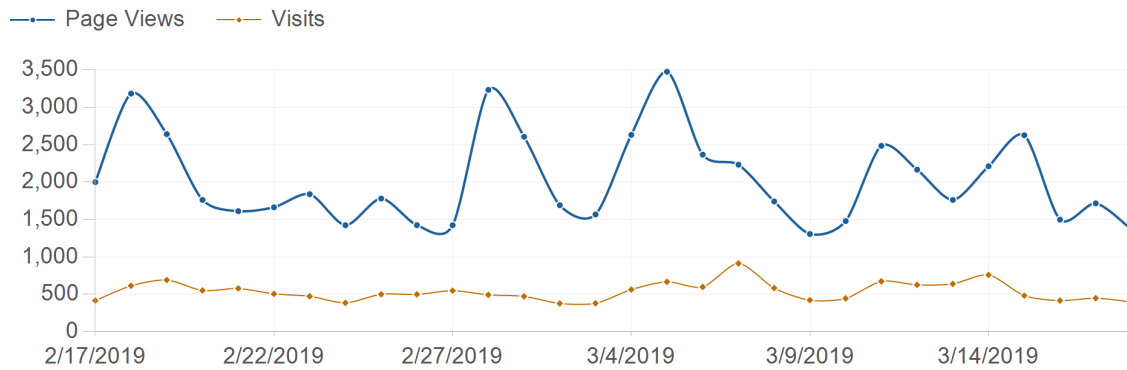

# Traffic Trend

risorseumane-hr.it

## Traffic Trend

Date	Page Views	Visits	Hits	Bandwidth
2/17/2019	2,001	418	16,659	289.8 MB
2/18/2019	3,184	616	17,984	538.4 MB
2/19/2019	2,642	693	19,668	622.6 MB
2/20/2019	1,763	553	14,953	483.2 MB
2/21/2019	1,613	580	13,471	441.6 MB
2/22/2019	1,665	508	12,147	360.4 MB
2/23/2019	1,840	475	8,845	234.6 MB
2/24/2019	1,425	388	7,667	220.1 MB
2/25/2019	1,782	502	16,206	522.9 MB
2/26/2019	1,426	501	14,992	455.8 MB
2/27/2019	1,425	550	14,774	505.9 MB
2/28/2019	3,233	495	16,629	463.3 MB
3/1/2019	2,607	474	13,574	371.2 MB
3/2/2019	1,692	380	8,125	231.2 MB
3/3/2019	1,569	382	7,522	196.0 MB
3/4/2019	2,632	565	19,333	601.2 MB
3/5/2019	3,476	669	17,846	528.0 MB
3/6/2019	2,368	600	15,396	448.1 MB
3/7/2019	2,234	914	16,359	492.4 MB
3/8/2019	1,743	585	12,350	371.5 MB
3/9/2019	1,308	424	7,820	211.3 MB
3/10/2019	1,481	447	8,364	225.6 MB
3/11/2019	2,486	675	23,402	599.7 MB
3/12/2019	2,167	628	18,389	583.5 MB
3/13/2019	1,763	641	18,391	524.7 MB
3/14/2019	2,213	761	18,110	574.5 MB
3/15/2019	2,627	484	10,932	278.9 MB
3/16/2019	1,500	418	9,099	269.5 MB

## Traffic Trend

3/17/2019	1,717	450	9,155	252.9 MB
3/18/2019	1,367	399	10,909	326.1 MB
<b>Total</b>	<b>60,949</b>	<b>16,175</b>	<b>419,071</b>	<b>12,224.9 MB</b>