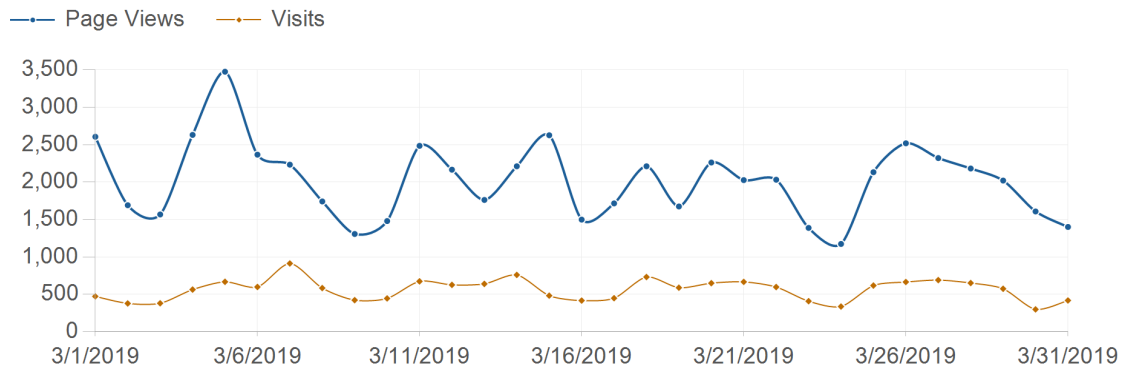

Traffic Trend

risorseumane-hr.it

Traffic Trend

Date	Page Views	Visits	Hits	Bandwidth
3/1/2019	2,607	474	13,574	371.2 MB
3/2/2019	1,692	380	8,125	231.2 MB
3/3/2019	1,569	382	7,522	196.0 MB
3/4/2019	2,632	565	19,333	601.2 MB
3/5/2019	3,476	669	17,846	528.0 MB
3/6/2019	2,368	600	15,396	448.1 MB
3/7/2019	2,234	914	16,359	492.4 MB
3/8/2019	1,743	585	12,350	371.5 MB
3/9/2019	1,308	424	7,820	211.3 MB
3/10/2019	1,481	447	8,364	225.6 MB
3/11/2019	2,486	675	23,402	599.7 MB
3/12/2019	2,167	628	18,389	583.5 MB
3/13/2019	1,763	641	18,391	524.7 MB
3/14/2019	2,213	761	18,110	574.5 MB
3/15/2019	2,627	484	10,932	278.9 MB
3/16/2019	1,500	418	9,099	269.5 MB
3/17/2019	1,717	450	9,155	252.9 MB
3/18/2019	2,213	733	21,115	683.7 MB
3/19/2019	1,676	590	14,780	460.7 MB
3/20/2019	2,263	651	19,920	589.8 MB
3/21/2019	2,028	668	16,675	527.9 MB
3/22/2019	2,033	599	16,695	478.4 MB
3/23/2019	1,389	410	7,295	203.6 MB
3/24/2019	1,175	339	5,803	185.0 MB
3/25/2019	2,134	619	18,183	577.5 MB
3/26/2019	2,520	666	19,841	735.2 MB
3/27/2019	2,323	692	23,479	623.6 MB
3/28/2019	2,183	653	19,370	628.7 MB

Traffic Trend

3/29/2019	2,022	576	16,911	495.7 MB
3/30/2019	1,609	301	6,107	173.0 MB
3/31/2019	1,402	420	7,192	191.1 MB
Total	62,553	17,414	447,533	13,314.0 MB