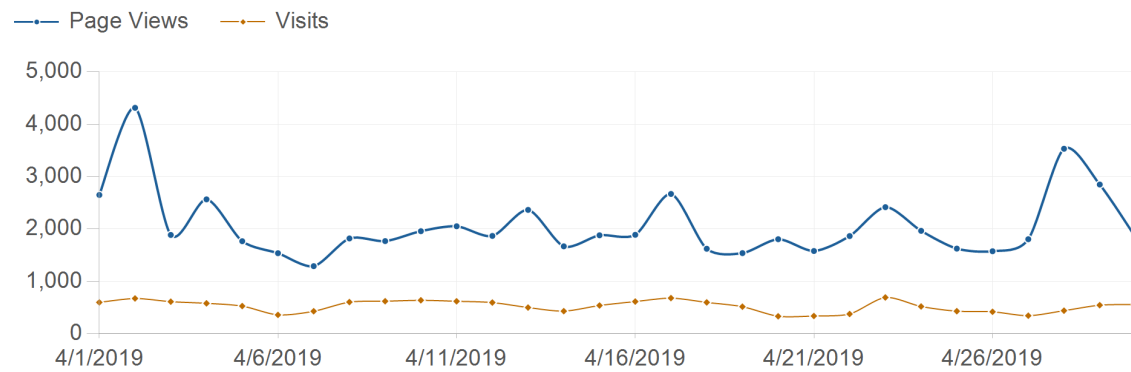

# Traffic Trend

risorseumane-hr.it

## Traffic Trend

Date	Page Views	Visits	Hits	Bandwidth
4/1/2019	2,652	601	15,338	435.2 MB
4/2/2019	4,315	676	19,131	471.4 MB
4/3/2019	1,888	615	15,283	457.2 MB
4/4/2019	2,568	583	17,290	490.1 MB
4/5/2019	1,769	531	14,575	439.2 MB
4/6/2019	1,540	362	6,314	164.1 MB
4/7/2019	1,293	432	7,494	218.1 MB
4/8/2019	1,822	607	14,048	373.9 MB
4/9/2019	1,771	623	16,942	503.1 MB
4/10/2019	1,961	641	16,803	504.2 MB
4/11/2019	2,054	622	18,471	601.2 MB
4/12/2019	1,870	598	12,458	348.7 MB
4/13/2019	2,367	503	10,570	281.8 MB
4/14/2019	1,671	434	9,467	278.2 MB
4/15/2019	1,882	542	15,049	483.5 MB
4/16/2019	1,891	617	16,143	529.4 MB
4/17/2019	2,671	683	17,275	539.8 MB
4/18/2019	1,625	601	12,492	379.9 MB
4/19/2019	1,542	519	9,437	252.9 MB
4/20/2019	1,807	336	8,114	197.7 MB
4/21/2019	1,582	341	5,081	116.4 MB
4/22/2019	1,867	380	6,520	152.2 MB
4/23/2019	2,419	695	18,949	499.6 MB
4/24/2019	1,967	523	13,224	352.6 MB
4/25/2019	1,628	433	6,005	149.5 MB
4/26/2019	1,578	422	8,321	241.7 MB
4/27/2019	1,807	347	6,252	156.0 MB
4/28/2019	3,534	443	12,388	295.6 MB

## Traffic Trend

4/29/2019	2,851	548	17,904	531.1 MB
4/30/2019	1,846	561	14,813	443.5 MB
<b>Total</b>	<b>62,038</b>	<b>15,819</b>	<b>382,151</b>	<b>10,887.7 MB</b>