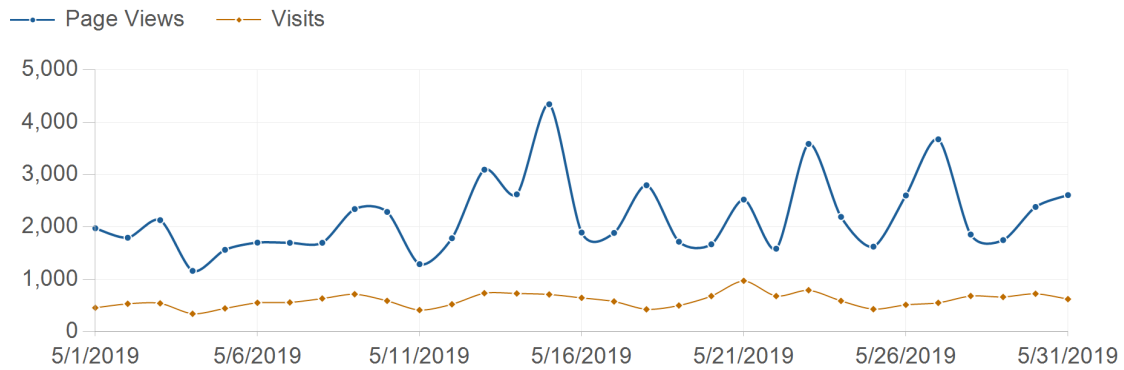

# Traffic Trend

risorseumane-hr.it

## Traffic Trend

Date	Page Views	Visits	Hits	Bandwidth
5/1/2019	1,978	460	8,036	222.3 MB
5/2/2019	1,797	536	14,244	425.1 MB
5/3/2019	2,133	545	14,390	403.1 MB
5/4/2019	1,165	345	6,418	189.4 MB
5/5/2019	1,566	448	8,622	258.0 MB
5/6/2019	1,704	555	11,988	386.4 MB
5/7/2019	1,700	562	13,957	444.7 MB
5/8/2019	1,701	636	18,277	597.9 MB
5/9/2019	2,345	719	20,606	618.3 MB
5/10/2019	2,290	592	16,014	459.3 MB
5/11/2019	1,293	416	7,802	230.2 MB
5/12/2019	1,788	526	12,151	340.2 MB
5/13/2019	3,096	738	20,669	628.3 MB
5/14/2019	2,626	733	20,318	657.6 MB
5/15/2019	4,345	714	21,938	596.9 MB
5/16/2019	1,896	649	20,105	581.5 MB
5/17/2019	1,889	580	15,206	463.3 MB
5/18/2019	2,799	430	11,409	319.9 MB
5/19/2019	1,721	503	12,025	323.6 MB
5/20/2019	1,672	683	18,441	560.0 MB
5/21/2019	2,525	974	25,256	809.5 MB
5/22/2019	1,588	683	15,600	502.1 MB
5/23/2019	3,588	795	23,507	709.4 MB
5/24/2019	2,195	591	15,882	490.1 MB
5/25/2019	1,627	433	7,763	201.2 MB
5/26/2019	2,604	516	12,988	374.3 MB
5/27/2019	3,676	554	16,922	523.8 MB
5/28/2019	1,859	685	17,731	568.8 MB

## Traffic Trend

5/29/2019	1,752	666	16,782	496.6 MB
5/30/2019	2,385	728	19,034	576.0 MB
5/31/2019	2,611	625	16,322	482.4 MB
<b>Total</b>	<b>67,914</b>	<b>18,620</b>	<b>480,403</b>	<b>14,440.2 MB</b>