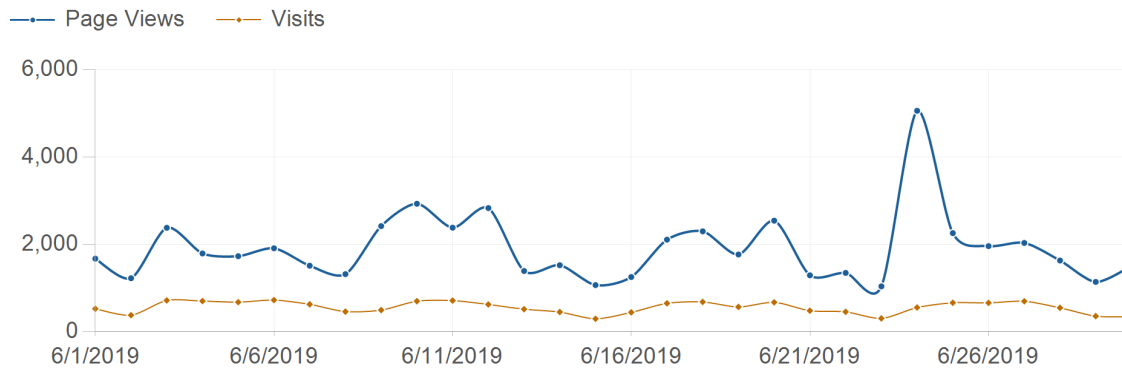

Traffic Trend

risorseumane-hr.it

Traffic Trend

Date	Page Views	Visits	Hits	Bandwidth
6/1/2019	1,677	529	9,092	247.9 MB
6/2/2019	1,229	382	5,903	162.9 MB
6/3/2019	2,384	720	15,748	476.1 MB
6/4/2019	1,796	706	18,966	619.5 MB
6/5/2019	1,734	681	17,012	530.6 MB
6/6/2019	1,915	728	18,090	589.3 MB
6/7/2019	1,516	631	14,767	459.0 MB
6/8/2019	1,323	464	6,504	192.1 MB
6/9/2019	2,423	499	10,177	236.0 MB
6/10/2019	2,935	703	17,840	513.6 MB
6/11/2019	2,387	717	19,509	619.7 MB
6/12/2019	2,836	628	15,219	424.0 MB
6/13/2019	1,395	520	13,134	430.2 MB
6/14/2019	1,527	454	12,793	387.6 MB
6/15/2019	1,072	299	5,779	162.0 MB
6/16/2019	1,257	447	11,463	309.4 MB
6/17/2019	2,112	654	18,126	524.7 MB
6/18/2019	2,303	686	19,541	597.9 MB
6/19/2019	1,773	571	15,584	449.2 MB
6/20/2019	2,547	677	14,715	397.9 MB
6/21/2019	1,296	485	10,479	339.7 MB
6/22/2019	1,351	459	6,619	188.0 MB
6/23/2019	1,043	309	4,399	122.8 MB
6/24/2019	5,064	558	19,280	552.4 MB
6/25/2019	2,262	666	19,558	587.1 MB
6/26/2019	1,965	664	16,700	484.1 MB
6/27/2019	2,038	701	18,455	568.4 MB
6/28/2019	1,635	551	13,477	416.7 MB

Traffic Trend

6/29/2019	1,145	360	5,861	155.8 MB
6/30/2019	1,511	347	7,367	200.8 MB
Total	57,451	16,796	402,157	11,945.5 MB