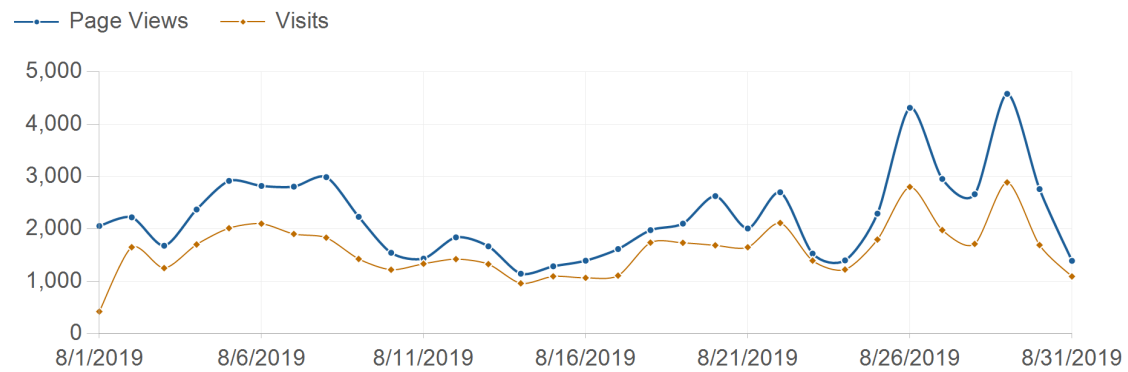

Traffic Trend

risorseumane-hr.it

Traffic Trend

Date	Page Views	Visits	Hits	Bandwidth
8/1/2019	2,059	426	14,624	426.2 MB
8/2/2019	2,225	1,654	14,610	391.0 MB
8/3/2019	1,683	1,256	7,372	176.6 MB
8/4/2019	2,374	1,706	12,047	353.9 MB
8/5/2019	2,920	2,017	27,438	674.8 MB
8/6/2019	2,824	2,103	21,470	667.1 MB
8/7/2019	2,810	1,906	20,193	570.5 MB
8/8/2019	2,992	1,836	17,213	480.2 MB
8/9/2019	2,234	1,430	11,062	284.7 MB
8/10/2019	1,548	1,224	6,293	167.8 MB
8/11/2019	1,437	1,338	10,178	292.9 MB
8/12/2019	1,843	1,427	13,730	395.0 MB
8/13/2019	1,671	1,331	11,489	320.1 MB
8/14/2019	1,149	964	6,110	175.4 MB
8/15/2019	1,290	1,098	7,273	190.0 MB
8/16/2019	1,397	1,069	7,305	219.8 MB
8/17/2019	1,619	1,112	7,860	195.9 MB
8/18/2019	1,980	1,742	14,415	372.8 MB
8/19/2019	2,105	1,738	14,512	400.0 MB
8/20/2019	2,630	1,690	25,730	607.2 MB
8/21/2019	2,012	1,653	22,367	691.7 MB
8/22/2019	2,703	2,117	16,953	507.1 MB
8/23/2019	1,532	1,398	11,246	338.8 MB
8/24/2019	1,403	1,228	7,366	223.9 MB
8/25/2019	2,296	1,800	13,923	417.8 MB
8/26/2019	4,315	2,804	30,556	862.2 MB
8/27/2019	2,957	1,981	26,404	809.8 MB
8/28/2019	2,666	1,717	23,122	692.5 MB

Traffic Trend

8/29/2019	4,582	2,891	27,568	763.1 MB
8/30/2019	2,764	1,695	17,265	442.0 MB
8/31/2019	1,394	1,096	8,685	239.3 MB
Total	69,414	49,447	476,379	13,349.9 MB