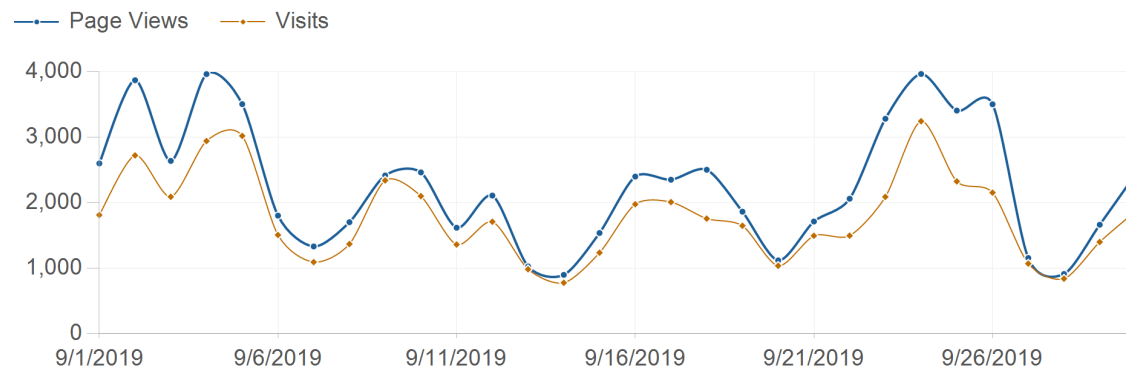

# Traffic Trend

risorseumane-hr.it

## Traffic Trend

Date	Page Views	Visits	Hits	Bandwidth
9/1/2019	2,603	1,815	18,633	570.6 MB
9/2/2019	3,873	2,725	34,512	977.7 MB
9/3/2019	2,641	2,093	29,575	918.8 MB
9/4/2019	3,967	2,945	30,280	842.9 MB
9/5/2019	3,508	3,023	27,603	809.4 MB
9/6/2019	1,806	1,510	17,653	545.5 MB
9/7/2019	1,335	1,096	9,817	257.3 MB
9/8/2019	1,706	1,372	15,887	502.0 MB
9/9/2019	2,419	2,343	28,962	837.7 MB
9/10/2019	2,466	2,103	27,268	860.0 MB
9/11/2019	1,621	1,364	24,335	782.3 MB
9/12/2019	2,112	1,712	26,934	873.3 MB
9/13/2019	1,030	987	16,525	554.1 MB
9/14/2019	901	780	13,466	365.1 MB
9/15/2019	1,541	1,239	20,901	646.0 MB
9/16/2019	2,402	1,980	32,017	1,010.0 MB
9/17/2019	2,354	2,012	31,205	992.5 MB
9/18/2019	2,506	1,760	32,068	1,033.9 MB
9/19/2019	1,866	1,651	28,877	891.6 MB
9/20/2019	1,122	1,039	15,126	445.0 MB
9/21/2019	1,716	1,498	12,241	409.0 MB
9/22/2019	2,064	1,500	25,968	768.4 MB
9/23/2019	3,285	2,092	30,490	910.5 MB
9/24/2019	3,969	3,247	36,689	1,039.3 MB
9/25/2019	3,410	2,328	32,434	943.9 MB
9/26/2019	3,506	2,156	33,391	1,048.9 MB
9/27/2019	1,158	1,073	17,854	564.5 MB
9/28/2019	915	843	10,537	342.7 MB

## Traffic Trend

9/29/2019	1,667	1,403	20,662	662.9 MB
9/30/2019	2,438	1,872	29,819	1,008.2 MB
<b>Total</b>	<b>67,907</b>	<b>53,561</b>	<b>731,729</b>	<b>22,414.1 MB</b>