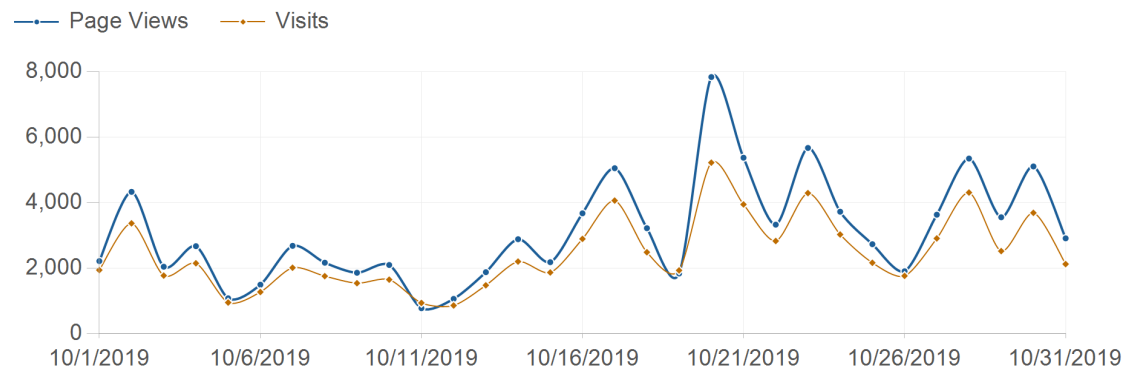

Traffic Trend

risorseumane-hr.it

Traffic Trend

Date	Page Views	Visits	Hits	Bandwidth
10/1/2019	2,222	1,948	34,094	1,119.2 MB
10/2/2019	4,338	3,376	31,068	1,129.2 MB
10/3/2019	2,051	1,780	31,921	1,038.9 MB
10/4/2019	2,679	2,156	20,728	610.5 MB
10/5/2019	1,087	957	14,349	419.6 MB
10/6/2019	1,502	1,278	21,459	727.9 MB
10/7/2019	2,689	2,020	37,778	1,252.5 MB
10/8/2019	2,174	1,763	33,552	1,117.1 MB
10/9/2019	1,867	1,547	29,828	1,006.1 MB
10/10/2019	2,104	1,657	31,100	994.2 MB
10/11/2019	785	945	7,667	249.0 MB
10/12/2019	1,069	867	12,812	369.3 MB
10/13/2019	1,884	1,483	21,465	684.2 MB
10/14/2019	2,892	2,208	40,291	1,152.9 MB
10/15/2019	2,190	1,875	38,287	1,140.5 MB
10/16/2019	3,682	2,900	43,996	1,234.8 MB
10/17/2019	5,060	4,071	34,980	954.1 MB
10/18/2019	3,228	2,493	25,115	704.0 MB
10/19/2019	1,845	1,938	13,382	393.0 MB
10/20/2019	7,844	5,229	30,166	724.7 MB
10/21/2019	5,380	3,953	34,824	1,019.8 MB
10/22/2019	3,336	2,836	31,880	982.7 MB
10/23/2019	5,678	4,299	39,017	1,062.3 MB
10/24/2019	3,731	3,035	32,225	1,023.2 MB
10/25/2019	2,739	2,171	21,672	664.2 MB
10/26/2019	1,913	1,770	13,406	379.0 MB
10/27/2019	3,640	2,914	22,187	643.7 MB
10/28/2019	5,354	4,315	40,184	1,065.5 MB

Traffic Trend

10/29/2019	3,562	2,528	28,853	879.5 MB
10/30/2019	5,113	3,696	34,626	1,056.3 MB
10/31/2019	2,918	2,131	19,791	580.0 MB
Total	96,556	76,139	872,703	26,377.7 MB