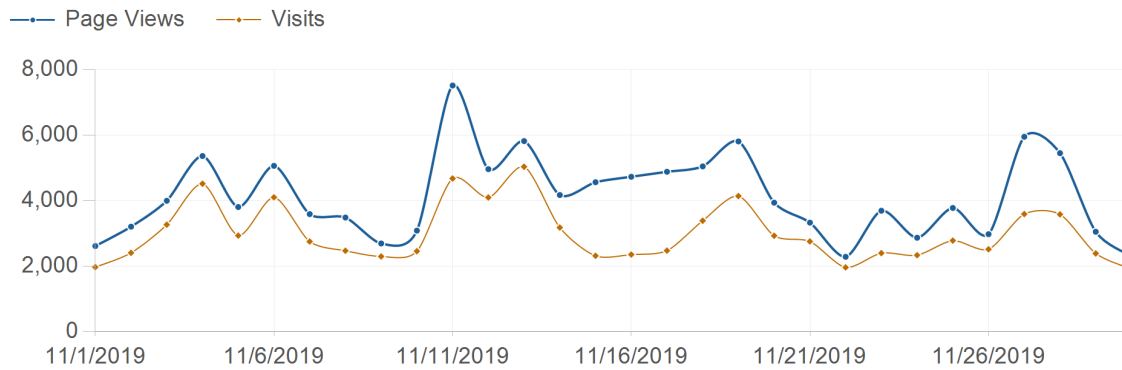

Traffic Trend

risorseumane-hr.it

Traffic Trend

Date	Page Views	Visits	Hits	Bandwidth
11/1/2019	2,622	1,978	16,600	469.0 MB
11/2/2019	3,213	2,413	17,915	498.7 MB
11/3/2019	4,004	3,273	24,082	800.9 MB
11/4/2019	5,371	4,524	39,317	1,275.1 MB
11/5/2019	3,813	2,941	37,063	1,173.9 MB
11/6/2019	5,071	4,108	40,086	1,196.6 MB
11/7/2019	3,597	2,759	34,840	1,091.3 MB
11/8/2019	3,493	2,478	29,245	875.3 MB
11/9/2019	2,701	2,303	17,733	439.8 MB
11/10/2019	3,093	2,464	28,649	887.2 MB
11/11/2019	7,524	4,684	52,058	1,523.2 MB
11/12/2019	4,970	4,104	49,372	1,621.8 MB
11/13/2019	5,827	5,043	43,179	1,337.8 MB
11/14/2019	4,180	3,186	38,732	1,164.6 MB
11/15/2019	4,570	2,323	23,861	664.6 MB
11/16/2019	4,737	2,361	18,880	488.2 MB
11/17/2019	4,890	2,481	26,847	832.3 MB
11/18/2019	5,054	3,394	53,283	1,473.1 MB
11/19/2019	5,816	4,147	47,374	1,518.0 MB
11/20/2019	3,946	2,935	45,986	1,396.9 MB
11/21/2019	3,336	2,762	41,064	1,427.3 MB
11/22/2019	2,293	1,969	26,368	834.8 MB
11/23/2019	3,700	2,405	19,443	475.8 MB
11/24/2019	2,876	2,342	31,027	951.4 MB
11/25/2019	3,784	2,787	42,143	1,252.2 MB
11/26/2019	2,984	2,523	35,055	1,151.5 MB
11/27/2019	5,959	3,598	38,077	1,174.8 MB
11/28/2019	5,458	3,588	39,445	1,140.5 MB

Traffic Trend

11/29/2019	3,058	2,395	24,186	685.9 MB
11/30/2019	2,312	1,921	17,040	523.5 MB
Total	124,252	90,189	998,950	30,346.0 MB