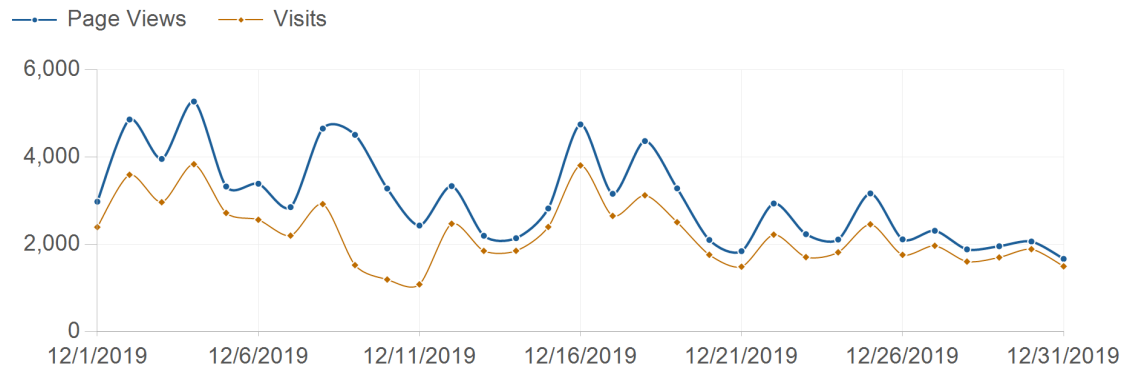

Traffic Trend

risorseumane-hr.it

Traffic Trend

| Date | Page Views | Visits | Hits | Bandwidth |
|------------|------------|--------|--------|------------|
| 12/1/2019 | 2,982 | 2,399 | 23,947 | 748.2 MB |
| 12/2/2019 | 4,864 | 3,598 | 40,706 | 1,118.7 MB |
| 12/3/2019 | 3,961 | 2,970 | 39,788 | 1,233.6 MB |
| 12/4/2019 | 5,276 | 3,840 | 37,841 | 1,094.4 MB |
| 12/5/2019 | 3,330 | 2,724 | 32,514 | 1,041.4 MB |
| 12/6/2019 | 3,393 | 2,568 | 21,974 | 611.6 MB |
| 12/7/2019 | 2,857 | 2,204 | 16,553 | 408.3 MB |
| 12/8/2019 | 4,657 | 2,927 | 32,311 | 1,022.7 MB |
| 12/9/2019 | 4,513 | 1,529 | 43,044 | 1,157.2 MB |
| 12/10/2019 | 3,284 | 1,199 | 37,210 | 1,152.0 MB |
| 12/11/2019 | 2,436 | 1,088 | 26,367 | 835.0 MB |
| 12/12/2019 | 3,339 | 2,476 | 33,236 | 922.9 MB |
| 12/13/2019 | 2,202 | 1,854 | 19,255 | 532.1 MB |
| 12/14/2019 | 2,146 | 1,856 | 17,121 | 493.6 MB |
| 12/15/2019 | 2,827 | 2,403 | 21,765 | 636.9 MB |
| 12/16/2019 | 4,751 | 3,812 | 33,777 | 1,064.7 MB |
| 12/17/2019 | 3,163 | 2,656 | 36,160 | 1,211.1 MB |
| 12/18/2019 | 4,371 | 3,128 | 33,979 | 952.6 MB |
| 12/19/2019 | 3,287 | 2,512 | 29,072 | 920.1 MB |
| 12/20/2019 | 2,106 | 1,766 | 19,038 | 561.9 MB |
| 12/21/2019 | 1,849 | 1,492 | 11,127 | 276.6 MB |
| 12/22/2019 | 2,941 | 2,227 | 17,690 | 506.3 MB |
| 12/23/2019 | 2,238 | 1,712 | 16,111 | 536.1 MB |
| 12/24/2019 | 2,115 | 1,822 | 7,699 | 230.0 MB |
| 12/25/2019 | 3,171 | 2,463 | 11,341 | 290.1 MB |
| 12/26/2019 | 2,119 | 1,764 | 12,814 | 403.4 MB |
| 12/27/2019 | 2,316 | 1,972 | 16,257 | 473.4 MB |
| 12/28/2019 | 1,890 | 1,610 | 14,624 | 458.1 MB |

Traffic Trend

| | | | | |
|--------------|---------------|---------------|----------------|--------------------|
| 12/29/2019 | 1,962 | 1,705 | 15,116 | 480.8 MB |
| 12/30/2019 | 2,070 | 1,894 | 16,764 | 545.8 MB |
| 12/31/2019 | 1,672 | 1,501 | 8,734 | 229.4 MB |
| Total | 94,088 | 69,671 | 743,935 | 22,149.1 MB |