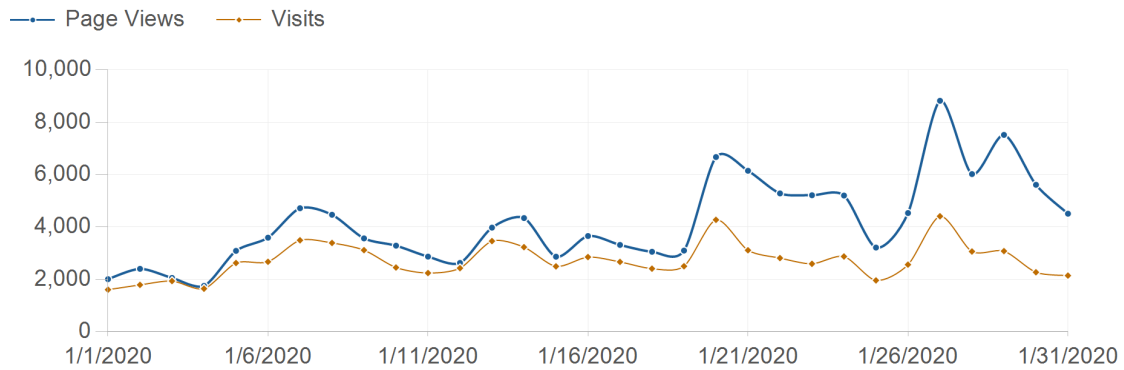

Traffic Trend

risorseumane-hr.it

Traffic Trend

Date	Page Views	Visits	Hits	Bandwidth
1/1/2020	2,013	1,610	14,980	460.5 MB
1/2/2020	2,408	1,793	25,101	796.8 MB
1/3/2020	2,060	1,941	18,128	588.9 MB
1/4/2020	1,758	1,649	12,925	464.6 MB
1/5/2020	3,094	2,628	21,219	647.8 MB
1/6/2020	3,597	2,675	26,958	811.3 MB
1/7/2020	4,721	3,497	43,696	1,252.9 MB
1/8/2020	4,472	3,395	43,872	1,255.4 MB
1/9/2020	3,569	3,120	38,760	1,244.6 MB
1/10/2020	3,292	2,457	23,319	698.8 MB
1/11/2020	2,874	2,246	16,409	450.7 MB
1/12/2020	2,634	2,433	27,313	816.3 MB
1/13/2020	3,980	3,465	48,332	1,226.8 MB
1/14/2020	4,345	3,234	40,680	1,208.9 MB
1/15/2020	2,870	2,500	33,326	1,105.0 MB
1/16/2020	3,660	2,856	34,860	1,106.2 MB
1/17/2020	3,320	2,670	23,146	647.1 MB
1/18/2020	3,059	2,414	15,055	402.8 MB
1/19/2020	3,104	2,506	26,237	755.4 MB
1/20/2020	6,674	4,277	51,830	1,253.8 MB
1/21/2020	6,150	3,116	39,538	1,124.8 MB
1/22/2020	5,286	2,818	32,206	909.7 MB
1/23/2020	5,217	2,598	34,335	991.8 MB
1/24/2020	5,205	2,877	27,477	729.7 MB
1/25/2020	3,219	1,964	17,734	485.2 MB
1/26/2020	4,537	2,566	27,940	726.9 MB
1/27/2020	8,822	4,413	41,344	1,165.3 MB
1/28/2020	6,024	3,068	35,266	1,022.1 MB

Traffic Trend

1/29/2020	7,521	3,084	40,258	1,084.7 MB
1/30/2020	5,614	2,275	32,742	920.1 MB
1/31/2020	4,512	2,149	23,470	632.2 MB
Total	129,611	84,294	938,456	26,987.1 MB