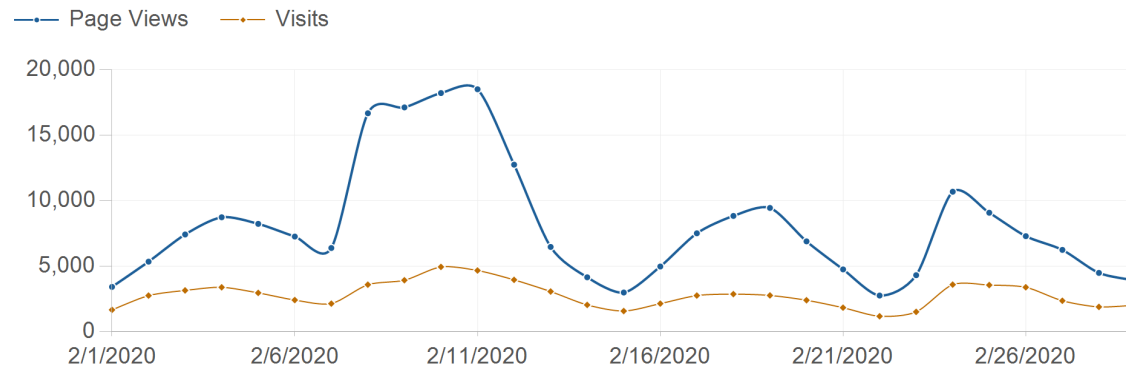

# Traffic Trend

risorseumane-hr.it

## Traffic Trend

Date	Page Views	Visits	Hits	Bandwidth
2/1/2020	3,435	1,680	16,769	460.0 MB
2/2/2020	5,363	2,770	26,650	702.7 MB
2/3/2020	7,439	3,165	39,581	1,068.2 MB
2/4/2020	8,751	3,405	41,011	1,049.5 MB
2/5/2020	8,248	2,976	44,122	1,157.3 MB
2/6/2020	7,277	2,430	36,813	1,016.0 MB
2/7/2020	6,405	2,160	24,243	645.7 MB
2/8/2020	16,692	3,602	27,728	454.0 MB
2/9/2020	17,140	3,943	39,882	861.4 MB
2/10/2020	18,234	4,961	49,016	1,098.7 MB
2/11/2020	18,524	4,686	59,743	1,556.8 MB
2/12/2020	12,765	3,972	41,758	1,080.5 MB
2/13/2020	6,485	3,081	33,715	998.5 MB
2/14/2020	4,171	2,058	21,839	673.9 MB
2/15/2020	3,006	1,591	15,133	446.0 MB
2/16/2020	4,991	2,157	26,307	768.7 MB
2/17/2020	7,527	2,774	44,193	1,256.9 MB
2/18/2020	8,853	2,883	47,535	1,214.7 MB
2/19/2020	9,464	2,781	47,382	1,220.8 MB
2/20/2020	6,912	2,417	38,826	1,093.3 MB
2/21/2020	4,773	1,846	22,957	645.4 MB
2/22/2020	2,774	1,192	14,599	384.2 MB
2/23/2020	4,328	1,529	22,832	587.7 MB
2/24/2020	10,702	3,609	62,155	1,541.4 MB
2/25/2020	9,095	3,573	41,792	1,131.5 MB
2/26/2020	7,306	3,406	38,656	1,046.4 MB
2/27/2020	6,259	2,375	39,660	1,086.9 MB
2/28/2020	4,504	1,906	23,180	614.1 MB

## Traffic Trend

2/29/2020	3,924	2,045	17,077	417.9 MB
Total	235,347	80,973	1,005,154	26,278.9 MB