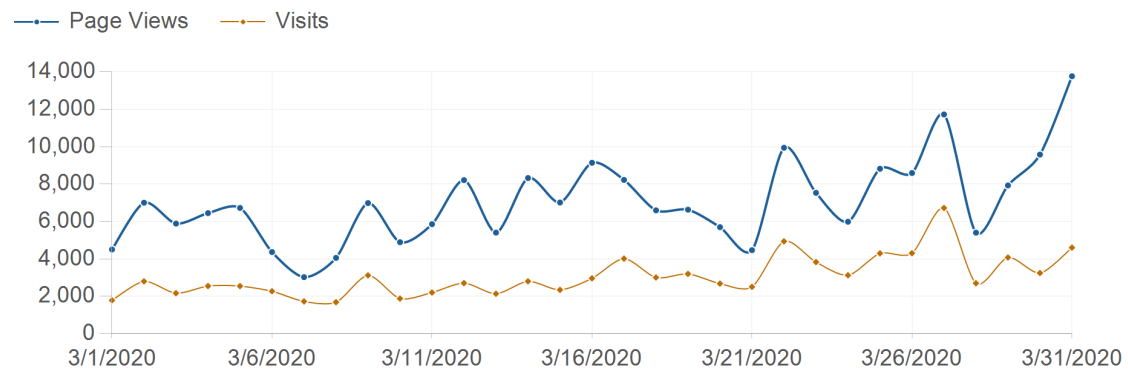

Traffic Trend

risorseumane-hr.it

Traffic Trend

Date	Page Views	Visits	Hits	Bandwidth
3/1/2020	4,511	1,793	28,204	745.2 MB
3/2/2020	7,011	2,806	39,771	1,043.8 MB
3/3/2020	5,895	2,173	35,772	948.9 MB
3/4/2020	6,455	2,556	34,645	912.9 MB
3/5/2020	6,732	2,555	35,530	959.8 MB
3/6/2020	4,374	2,277	23,791	551.4 MB
3/7/2020	3,033	1,735	13,807	343.3 MB
3/8/2020	4,061	1,695	17,809	431.3 MB
3/9/2020	6,991	3,126	32,040	766.3 MB
3/10/2020	4,901	1,888	27,811	678.7 MB
3/11/2020	5,864	2,211	31,354	839.9 MB
3/12/2020	8,218	2,712	31,717	743.8 MB
3/13/2020	5,413	2,144	23,017	523.9 MB
3/14/2020	8,329	2,810	31,239	601.2 MB
3/15/2020	7,021	2,353	27,900	608.8 MB
3/16/2020	9,145	2,968	38,258	909.5 MB
3/17/2020	8,229	4,021	31,833	785.8 MB
3/18/2020	6,602	3,013	32,110	796.7 MB
3/19/2020	6,638	3,205	32,840	861.7 MB
3/20/2020	5,703	2,687	26,875	617.5 MB
3/21/2020	4,475	2,514	16,531	392.3 MB
3/22/2020	9,948	4,944	34,551	774.9 MB
3/23/2020	7,538	3,839	38,143	967.8 MB
3/24/2020	5,995	3,133	32,859	842.9 MB
3/25/2020	8,824	4,302	37,606	836.7 MB
3/26/2020	8,598	4,313	34,879	841.7 MB
3/27/2020	11,728	6,729	31,756	502.8 MB
3/28/2020	5,410	2,705	17,600	199.7 MB

Traffic Trend

3/29/2020	7,934	4,083	27,504	327.6 MB
3/30/2020	9,583	3,253	49,211	627.2 MB
3/31/2020	13,768	4,609	53,140	703.4 MB
Total	218,927	95,152	970,103	21,687.5 MB