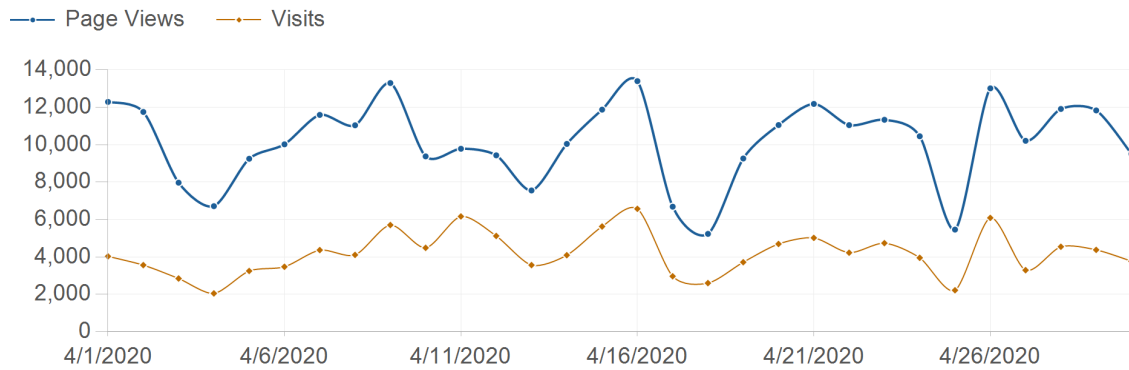

Traffic Trend

risorseumane-hr.it

Traffic Trend

Date	Page Views	Visits	Hits	Bandwidth
4/1/2020	12,291	4,035	47,999	611.7 MB
4/2/2020	11,755	3,568	41,642	565.0 MB
4/3/2020	7,975	2,852	33,587	433.6 MB
4/4/2020	6,719	2,056	30,823	454.4 MB
4/5/2020	9,253	3,256	41,973	584.1 MB
4/6/2020	10,025	3,478	50,174	657.3 MB
4/7/2020	11,597	4,370	41,967	535.2 MB
4/8/2020	11,042	4,114	41,294	542.7 MB
4/9/2020	13,299	5,710	42,507	511.6 MB
4/10/2020	9,380	4,491	27,240	335.3 MB
4/11/2020	9,787	6,170	23,188	264.6 MB
4/12/2020	9,437	5,126	26,104	389.6 MB
4/13/2020	7,558	3,570	36,525	462.4 MB
4/14/2020	10,047	4,099	41,941	567.0 MB
4/15/2020	11,878	5,632	48,606	644.3 MB
4/16/2020	13,403	6,576	46,217	560.0 MB
4/17/2020	6,691	2,973	31,314	394.1 MB
4/18/2020	5,238	2,607	22,307	285.4 MB
4/19/2020	9,266	3,724	46,263	560.0 MB
4/20/2020	11,054	4,698	56,327	773.4 MB
4/21/2020	12,185	5,023	46,990	627.5 MB
4/22/2020	11,049	4,231	49,752	657.9 MB
4/23/2020	11,335	4,743	43,740	560.7 MB
4/24/2020	10,455	3,958	35,243	457.6 MB
4/25/2020	5,468	2,223	23,847	322.6 MB
4/26/2020	13,016	6,093	46,945	644.0 MB
4/27/2020	10,213	3,298	50,595	656.2 MB
4/28/2020	11,914	4,550	50,687	674.1 MB

Traffic Trend

4/29/2020	11,836	4,383	44,637	584.5 MB
4/30/2020	9,513	3,776	37,079	511.1 MB
Total	304,679	125,383	1,207,513	15,828.0 MB