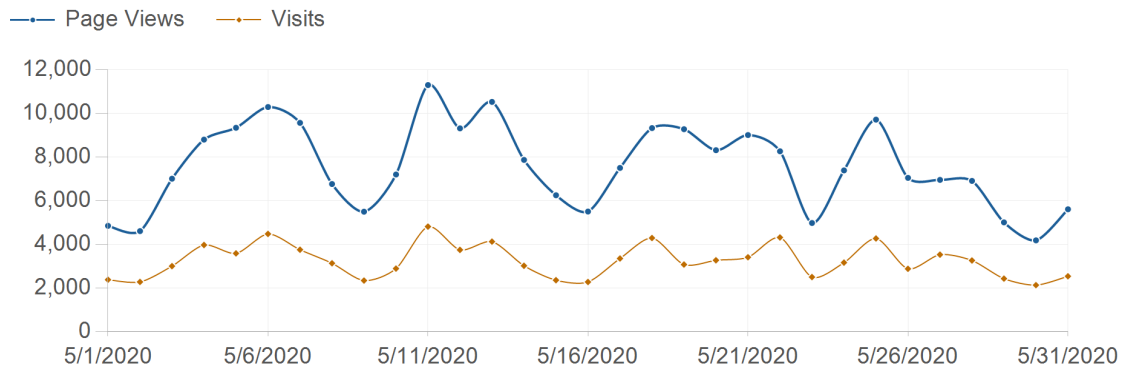

Traffic Trend

risorseumane-hr.it

Traffic Trend

Date	Page Views	Visits	Hits	Bandwidth
5/1/2020	4,858	2,389	25,154	341.3 MB
5/2/2020	4,617	2,287	21,917	294.5 MB
5/3/2020	7,017	3,012	28,946	387.0 MB
5/4/2020	8,807	3,980	45,091	564.1 MB
5/5/2020	9,349	3,595	39,961	546.0 MB
5/6/2020	10,301	4,487	38,972	495.3 MB
5/7/2020	9,575	3,763	44,354	582.7 MB
5/8/2020	6,774	3,144	28,073	392.6 MB
5/9/2020	5,507	2,351	21,191	287.8 MB
5/10/2020	7,210	2,900	30,556	423.8 MB
5/11/2020	11,306	4,822	63,442	690.7 MB
5/12/2020	9,323	3,756	42,002	551.2 MB
5/13/2020	10,536	4,134	45,756	606.9 MB
5/14/2020	7,879	3,028	33,932	457.3 MB
5/15/2020	6,260	2,368	29,468	378.1 MB
5/16/2020	5,513	2,286	20,494	284.3 MB
5/17/2020	7,511	3,361	30,989	398.8 MB
5/18/2020	9,335	4,300	45,681	556.0 MB
5/19/2020	9,285	3,084	43,965	578.2 MB
5/20/2020	8,323	3,280	38,051	492.0 MB
5/21/2020	9,018	3,418	38,037	495.7 MB
5/22/2020	8,273	4,324	29,674	403.9 MB
5/23/2020	4,988	2,511	22,200	315.7 MB
5/24/2020	7,398	3,173	38,699	518.7 MB
5/25/2020	9,723	4,279	45,232	540.5 MB
5/26/2020	7,055	2,888	41,268	511.7 MB
5/27/2020	6,963	3,538	35,767	448.3 MB
5/28/2020	6,916	3,270	37,205	441.4 MB

Traffic Trend

5/29/2020	5,016	2,438	24,632	295.7 MB
5/30/2020	4,194	2,141	19,732	242.5 MB
5/31/2020	5,618	2,547	24,132	285.3 MB
Total	234,448	100,854	1,074,573	13,807.7 MB