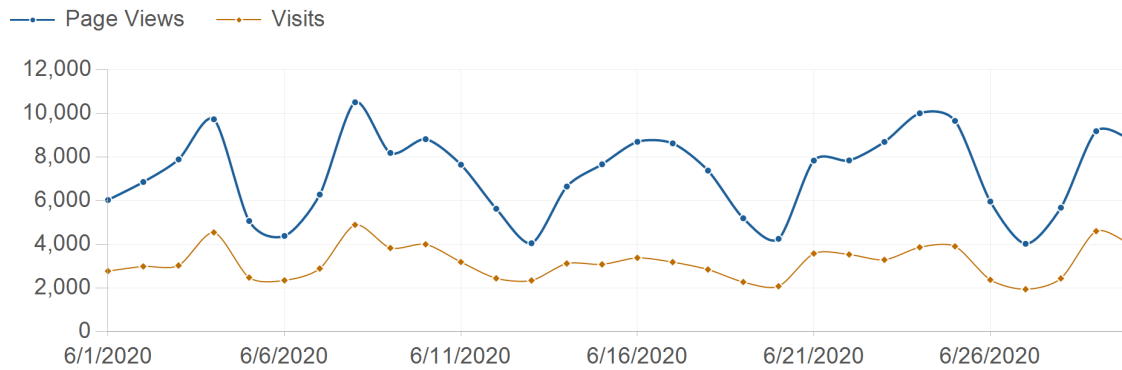

# Traffic Trend

risorseumane-hr.it

## Traffic Trend

Date	Page Views	Visits	Hits	Bandwidth
6/1/2020	6,043	2,784	25,996	334.7 MB
6/2/2020	6,866	2,998	31,791	392.9 MB
6/3/2020	7,901	3,040	35,705	427.5 MB
6/4/2020	9,738	4,556	39,491	487.4 MB
6/5/2020	5,080	2,487	22,412	259.8 MB
6/6/2020	4,395	2,360	17,126	203.4 MB
6/7/2020	6,291	2,901	29,428	358.1 MB
6/8/2020	10,518	4,902	46,794	571.0 MB
6/9/2020	8,199	3,841	40,010	766.8 MB
6/10/2020	8,828	4,011	45,232	1,115.8 MB
6/11/2020	7,658	3,199	44,456	1,073.4 MB
6/12/2020	5,640	2,453	28,540	668.4 MB
6/13/2020	4,061	2,355	17,076	394.2 MB
6/14/2020	6,659	3,132	32,156	740.5 MB
6/15/2020	7,678	3,092	37,757	938.3 MB
6/16/2020	8,707	3,391	43,390	1,062.0 MB
6/17/2020	8,636	3,195	41,497	1,005.3 MB
6/18/2020	7,389	2,857	35,543	889.9 MB
6/19/2020	5,206	2,283	26,077	575.5 MB
6/20/2020	4,262	2,089	18,481	417.3 MB
6/21/2020	7,847	3,589	28,723	626.4 MB
6/22/2020	7,854	3,545	35,862	869.1 MB
6/23/2020	8,701	3,301	40,200	967.5 MB
6/24/2020	10,015	3,875	42,505	1,100.8 MB
6/25/2020	9,665	3,918	40,556	988.9 MB
6/26/2020	5,972	2,383	22,645	528.3 MB
6/27/2020	4,035	1,952	17,248	369.7 MB
6/28/2020	5,691	2,448	26,057	646.1 MB

## Traffic Trend

6/29/2020	9,193	4,615	50,030	951.8 MB
6/30/2020	8,771	3,956	39,100	950.8 MB
<b>Total</b>	<b>217,499</b>	<b>95,508</b>	<b>1,001,884</b>	<b>20,681.7 MB</b>