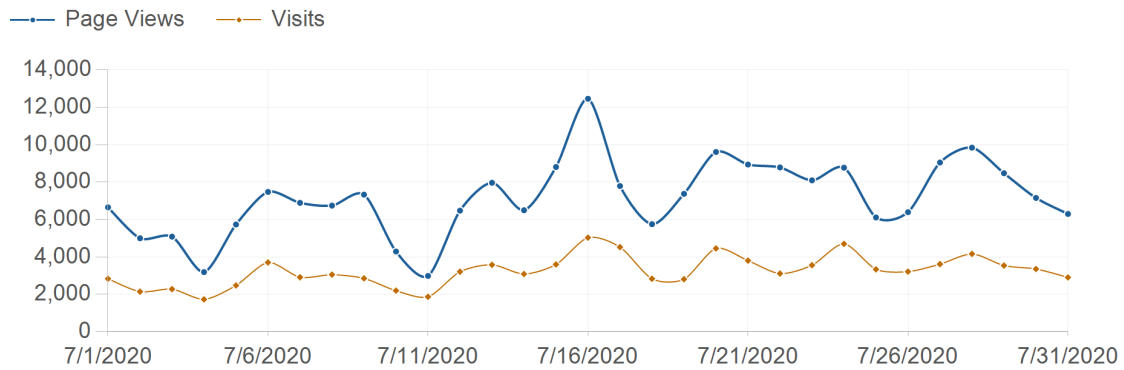

Traffic Trend

risorseumane-hr.it

Traffic Trend

Date	Page Views	Visits	Hits	Bandwidth
7/1/2020	6,656	2,840	33,681	809.7 MB
7/2/2020	5,004	2,149	28,581	763.0 MB
7/3/2020	5,090	2,284	24,509	600.7 MB
7/4/2020	3,197	1,737	13,985	301.2 MB
7/5/2020	5,740	2,482	28,888	674.0 MB
7/6/2020	7,481	3,710	35,285	847.1 MB
7/7/2020	6,897	2,919	34,617	858.3 MB
7/8/2020	6,749	3,057	35,612	863.8 MB
7/9/2020	7,335	2,859	32,649	731.8 MB
7/10/2020	4,294	2,202	21,004	460.1 MB
7/11/2020	2,989	1,875	12,461	275.0 MB
7/12/2020	6,480	3,217	25,948	531.2 MB
7/13/2020	7,969	3,585	36,757	896.8 MB
7/14/2020	6,502	3,093	32,364	769.7 MB
7/15/2020	8,812	3,605	44,945	1,044.3 MB
7/16/2020	12,457	5,035	41,031	1,063.4 MB
7/17/2020	7,796	4,530	26,134	721.4 MB
7/18/2020	5,758	2,838	18,661	536.7 MB
7/19/2020	7,378	2,817	24,224	634.9 MB
7/20/2020	9,616	4,460	41,823	1,325.4 MB
7/21/2020	8,944	3,808	38,916	1,220.5 MB
7/22/2020	8,789	3,116	42,867	1,247.9 MB
7/23/2020	8,099	3,563	38,443	1,161.4 MB
7/24/2020	8,774	4,703	29,635	1,971.2 MB
7/25/2020	6,116	3,343	19,239	610.1 MB
7/26/2020	6,398	3,221	23,938	824.3 MB
7/27/2020	9,051	3,620	39,313	1,477.0 MB
7/28/2020	9,846	4,166	39,334	1,405.0 MB

Traffic Trend

7/29/2020	8,478	3,545	37,675	1,742.2 MB
7/30/2020	7,159	3,361	36,678	1,455.2 MB
7/31/2020	6,302	2,911	22,847	925.5 MB
Total	222,156	100,651	962,044	28,748.9 MB