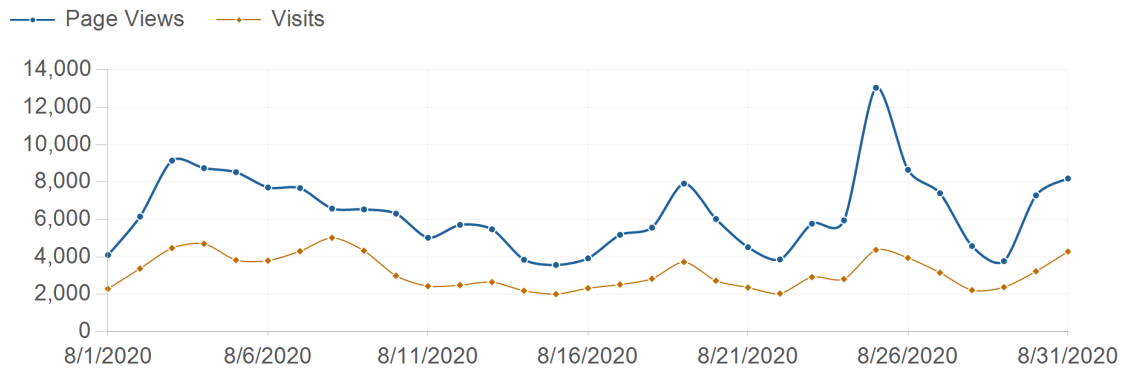

Traffic Trend

risorseumane-hr.it

Traffic Trend

Date	Page Views	Visits	Hits	Bandwidth
8/1/2020	4,105	2,301	12,150	492.9 MB
8/2/2020	6,160	3,384	23,700	1,003.9 MB
8/3/2020	9,156	4,478	34,180	1,523.3 MB
8/4/2020	8,751	4,708	31,924	1,448.4 MB
8/5/2020	8,534	3,836	33,110	1,606.2 MB
8/6/2020	7,716	3,806	29,229	1,494.0 MB
8/7/2020	7,685	4,313	33,105	1,276.4 MB
8/8/2020	6,591	5,028	15,611	698.3 MB
8/9/2020	6,547	4,336	19,836	802.9 MB
8/10/2020	6,321	2,997	27,255	1,011.3 MB
8/11/2020	5,032	2,445	20,652	862.9 MB
8/12/2020	5,721	2,497	24,168	1,031.6 MB
8/13/2020	5,484	2,660	20,493	803.3 MB
8/14/2020	3,857	2,197	12,717	547.9 MB
8/15/2020	3,577	2,017	14,349	492.7 MB
8/16/2020	3,929	2,331	14,718	634.7 MB
8/17/2020	5,186	2,530	24,866	1,415.6 MB
8/18/2020	5,572	2,840	26,678	1,148.6 MB
8/19/2020	7,927	3,734	35,192	1,394.3 MB
8/20/2020	6,031	2,732	27,959	1,147.4 MB
8/21/2020	4,526	2,373	23,442	970.7 MB
8/22/2020	3,872	2,049	17,241	595.7 MB
8/23/2020	5,782	2,927	26,448	892.1 MB
8/24/2020	5,957	2,823	33,435	1,553.6 MB
8/25/2020	13,045	4,378	34,700	1,460.2 MB
8/26/2020	8,660	3,953	38,680	1,728.8 MB
8/27/2020	7,410	3,162	36,926	1,499.3 MB
8/28/2020	4,586	2,226	19,888	721.9 MB

Traffic Trend

8/29/2020	3,782	2,388	16,925	692.3 MB
8/30/2020	7,295	3,234	27,943	1,142.7 MB
8/31/2020	8,196	4,288	39,494	1,607.1 MB
Total	196,993	98,971	797,014	33,701.3 MB