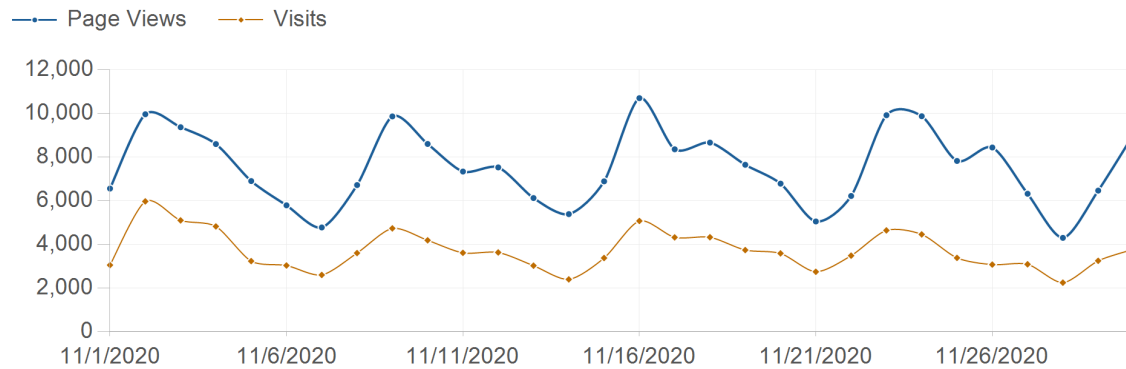

Traffic Trend

risorseumane-hr.it

11/1/2020 - 11/30/2020

Traffic Trend

11/1/2020 - 11/30/2020

Date	Page Views	Visits	Hits	Bandwidth
11/1/2020	6,566	3,058	27,612	1,451.2 MB
11/2/2020	9,970	5,977	43,825	2,173.1 MB
11/3/2020	9,376	5,108	39,388	1,780.8 MB
11/4/2020	8,604	4,830	45,066	2,296.8 MB
11/5/2020	6,910	3,241	38,742	1,707.1 MB
11/6/2020	5,798	3,041	31,806	1,519.1 MB
11/7/2020	4,784	2,608	24,410	1,905.7 MB
11/8/2020	6,725	3,611	31,996	1,602.0 MB
11/9/2020	9,870	4,741	51,005	2,193.8 MB
11/10/2020	8,609	4,195	45,099	2,597.8 MB
11/11/2020	7,346	3,619	44,069	2,284.5 MB
11/12/2020	7,535	3,638	47,278	3,129.1 MB
11/13/2020	6,132	3,033	28,933	1,286.6 MB
11/14/2020	5,395	2,405	23,947	1,437.0 MB
11/15/2020	6,898	3,384	36,705	1,867.9 MB
11/16/2020	10,707	5,081	54,261	2,439.1 MB
11/17/2020	8,365	4,330	45,545	2,297.8 MB
11/18/2020	8,671	4,335	44,996	1,933.7 MB
11/19/2020	7,654	3,748	44,261	2,209.1 MB
11/20/2020	6,792	3,595	32,415	2,013.9 MB
11/21/2020	5,058	2,753	21,715	1,342.1 MB
11/22/2020	6,225	3,492	30,597	1,590.4 MB
11/23/2020	9,926	4,647	46,587	2,388.0 MB
11/24/2020	9,879	4,465	54,594	2,465.0 MB
11/25/2020	7,831	3,389	42,509	1,803.1 MB
11/26/2020	8,447	3,081	44,574	2,278.8 MB
11/27/2020	6,327	3,096	30,264	1,419.7 MB
11/28/2020	4,308	2,255	23,419	1,461.0 MB

11/29/2020	6,472	3,256	32,171	1,493.7 MB
11/30/2020	9,045	3,783	48,799	2,300.9 MB
Total	226,225	111,795	1,156,588	58,669.0 MB