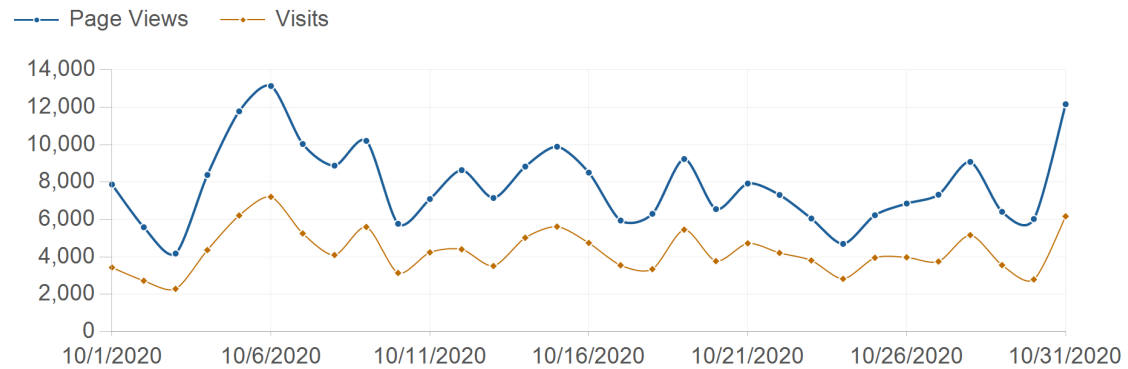

# Traffic Trend

risorseumane-hr.it

10/1/2020 - 10/31/2020

## Traffic Trend

10/1/2020 - 10/31/2020

Date	Page Views	Visits	Hits	Bandwidth
10/1/2020	7,876	3,439	37,074	1,764.9 MB
10/2/2020	5,593	2,731	25,540	1,199.2 MB
10/3/2020	4,187	2,299	16,195	710.0 MB
10/4/2020	8,388	4,373	35,361	1,640.3 MB
10/5/2020	11,785	6,219	48,634	2,323.1 MB
10/6/2020	13,139	7,213	51,607	2,323.4 MB
10/7/2020	10,042	5,259	48,530	2,902.1 MB
10/8/2020	8,885	4,107	37,592	1,748.2 MB
10/9/2020	10,209	5,606	31,053	1,300.7 MB
10/10/2020	5,778	3,147	19,219	981.9 MB
10/11/2020	7,098	4,246	30,663	1,498.5 MB
10/12/2020	8,645	4,411	47,545	2,326.0 MB
10/13/2020	7,157	3,522	43,235	1,878.8 MB
10/14/2020	8,835	5,030	43,682	2,317.1 MB
10/15/2020	9,896	5,624	38,667	1,602.2 MB
10/16/2020	8,513	4,751	36,190	2,180.5 MB
10/17/2020	5,952	3,559	19,881	1,017.3 MB
10/18/2020	6,310	3,353	30,229	1,652.1 MB
10/19/2020	9,239	5,460	46,111	1,917.8 MB
10/20/2020	6,562	3,781	34,135	1,495.3 MB
10/21/2020	7,930	4,731	44,427	1,789.2 MB
10/22/2020	7,320	4,219	37,326	1,792.4 MB
10/23/2020	6,060	3,818	23,973	1,122.1 MB
10/24/2020	4,704	2,835	18,504	1,067.1 MB
10/25/2020	6,235	3,960	26,951	2,055.0 MB
10/26/2020	6,859	3,983	40,151	2,436.3 MB
10/27/2020	7,332	3,758	41,036	2,009.1 MB
10/28/2020	9,085	5,171	42,471	2,120.9 MB

10/29/2020	6,417	3,567	37,145	1,955.8 MB
10/30/2020	6,030	2,800	25,302	1,265.7 MB
10/31/2020	12,168	6,174	30,545	1,668.8 MB
Total	244,229	133,146	1,088,974	54,061.8 MB