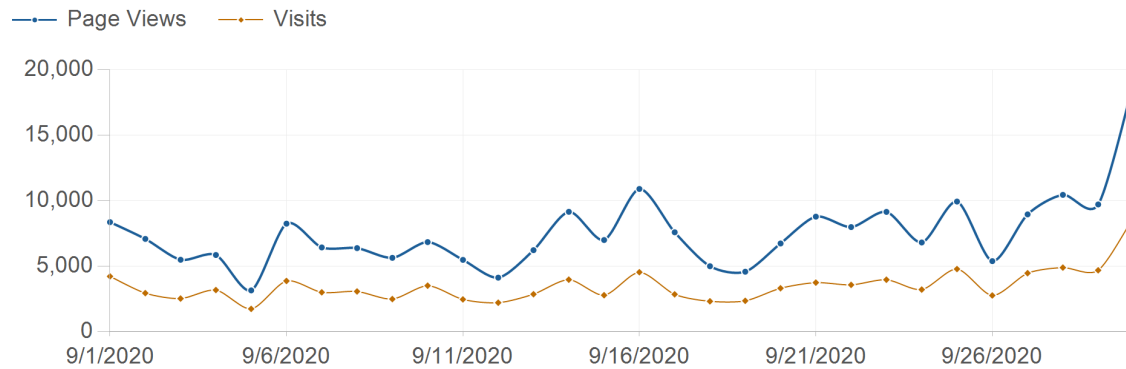

Traffic Trend

risorseumane-hr.it

9/1/2020 - 9/30/2020

Traffic Trend

9/1/2020 - 9/30/2020

Date	Page Views	Visits	Hits	Bandwidth
9/1/2020	8,377	4,238	40,540	2,028.9 MB
9/2/2020	7,099	2,958	39,607	2,052.8 MB
9/3/2020	5,507	2,543	31,211	1,562.5 MB
9/4/2020	5,872	3,194	26,198	1,228.7 MB
9/5/2020	3,167	1,757	13,401	632.6 MB
9/6/2020	8,262	3,888	30,103	1,337.6 MB
9/7/2020	6,448	3,019	39,373	1,733.3 MB
9/8/2020	6,397	3,085	36,683	1,789.1 MB
9/9/2020	5,654	2,504	33,593	1,430.1 MB
9/10/2020	6,856	3,527	34,459	1,342.8 MB
9/11/2020	5,497	2,477	23,849	1,123.1 MB
9/12/2020	4,142	2,227	17,042	623.6 MB
9/13/2020	6,240	2,878	29,005	1,192.2 MB
9/14/2020	9,169	3,987	47,019	2,057.7 MB
9/15/2020	7,015	2,799	36,984	1,629.1 MB
9/16/2020	10,914	4,553	54,163	2,315.0 MB
9/17/2020	7,606	2,865	44,765	1,898.2 MB
9/18/2020	5,014	2,334	25,277	1,361.2 MB
9/19/2020	4,596	2,370	18,443	921.7 MB
9/20/2020	6,753	3,331	30,516	1,386.0 MB
9/21/2020	8,799	3,762	48,042	2,243.2 MB
9/22/2020	8,003	3,587	38,842	1,752.3 MB
9/23/2020	9,164	3,982	47,530	1,897.7 MB
9/24/2020	6,827	3,229	35,769	1,341.4 MB
9/25/2020	9,951	4,800	32,013	1,221.8 MB
9/26/2020	5,403	2,780	16,759	705.6 MB
9/27/2020	8,971	4,480	32,986	1,232.6 MB
9/28/2020	10,461	4,908	49,903	2,053.5 MB

9/29/2020	9,729	4,704	51,125	1,925.1 MB
9/30/2020	19,000	8,752	52,593	2,136.8 MB
Total	226,893	105,518	1,057,793	46,156.2 MB