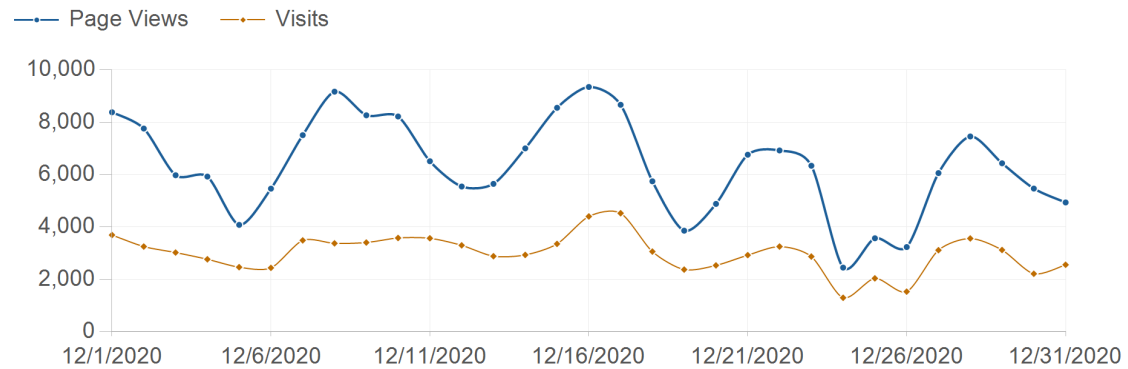

Traffic Trend

risorseumane-hr.it

12/1/2020 - 12/31/2020

Traffic Trend

12/1/2020 - 12/31/2020

Date	Page Views	Visits	Hits	Bandwidth
12/1/2020	8,385	3,697	45,200	2,171.9 MB
12/2/2020	7,763	3,257	45,412	2,222.6 MB
12/3/2020	5,981	3,029	38,190	1,603.0 MB
12/4/2020	5,929	2,771	33,630	1,649.7 MB
12/5/2020	4,085	2,470	22,572	1,234.9 MB
12/6/2020	5,468	2,444	30,703	1,605.7 MB
12/7/2020	7,510	3,493	36,965	1,659.1 MB
12/8/2020	9,170	3,379	40,924	2,012.7 MB
12/9/2020	8,269	3,411	41,262	2,076.7 MB
12/10/2020	8,223	3,584	39,886	1,604.9 MB
12/11/2020	6,515	3,573	29,996	1,368.2 MB
12/12/2020	5,549	3,304	19,808	1,158.7 MB
12/13/2020	5,651	2,888	26,638	1,307.1 MB
12/14/2020	7,005	2,938	40,431	1,929.3 MB
12/15/2020	8,554	3,358	48,685	2,056.9 MB
12/16/2020	9,350	4,406	47,866	2,156.0 MB
12/17/2020	8,668	4,529	37,014	1,737.6 MB
12/18/2020	5,749	3,065	23,949	1,030.8 MB
12/19/2020	3,863	2,378	17,507	1,104.2 MB
12/20/2020	4,886	2,537	27,801	1,375.5 MB
12/21/2020	6,764	2,929	35,791	1,713.9 MB
12/22/2020	6,926	3,257	31,339	1,267.9 MB
12/23/2020	6,342	2,875	23,458	864.0 MB
12/24/2020	2,454	1,302	11,032	597.5 MB
12/25/2020	3,574	2,043	12,969	599.6 MB
12/26/2020	3,238	1,537	15,926	765.1 MB
12/27/2020	6,062	3,119	26,996	1,083.2 MB
12/28/2020	7,460	3,566	35,868	1,557.2 MB

12/29/2020	6,437	3,126	31,750	1,199.1 MB
12/30/2020	5,471	2,217	24,326	1,042.2 MB
12/31/2020	4,941	2,562	14,525	450.0 MB
Total	196,242	93,044	958,419	44,205.0 MB