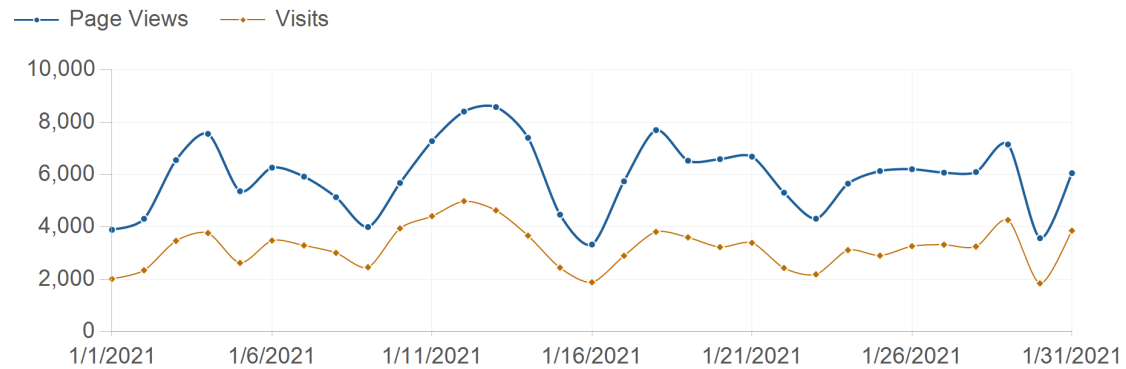

Traffic Trend

risorseumane-hr.it

1/1/2021 - 1/31/2021

Traffic Trend

1/1/2021 - 1/31/2021

Date	Page Views	Visits	Hits	Bandwidth
1/1/2021	3,897	2,020	16,188	701.4 MB
1/2/2021	4,317	2,351	23,449	1,138.7 MB
1/3/2021	6,557	3,473	28,320	993.3 MB
1/4/2021	7,559	3,771	34,673	1,593.6 MB
1/5/2021	5,370	2,633	28,920	1,357.2 MB
1/6/2021	6,270	3,486	31,604	1,344.5 MB
1/7/2021	5,928	3,299	41,576	1,714.0 MB
1/8/2021	5,142	3,016	32,130	1,547.4 MB
1/9/2021	4,003	2,467	23,639	918.9 MB
1/10/2021	5,685	3,951	36,512	1,635.5 MB
1/11/2021	7,282	4,417	46,124	2,106.8 MB
1/12/2021	8,411	4,989	43,851	2,136.6 MB
1/13/2021	8,583	4,637	48,497	2,251.9 MB
1/14/2021	7,408	3,673	45,456	1,858.9 MB
1/15/2021	4,475	2,450	28,651	1,269.3 MB
1/16/2021	3,336	1,893	18,093	642.3 MB
1/17/2021	5,748	2,904	36,024	1,501.2 MB
1/18/2021	7,702	3,818	48,004	2,598.6 MB
1/19/2021	6,535	3,606	45,907	2,271.1 MB
1/20/2021	6,594	3,235	44,954	1,881.8 MB
1/21/2021	6,690	3,398	43,654	2,060.5 MB
1/22/2021	5,314	2,438	34,648	1,480.2 MB
1/23/2021	4,321	2,195	25,898	1,234.3 MB
1/24/2021	5,660	3,120	35,191	1,345.2 MB
1/25/2021	6,140	2,911	45,696	2,024.0 MB
1/26/2021	6,210	3,270	50,637	2,012.8 MB
1/27/2021	6,079	3,328	49,297	1,857.1 MB
1/28/2021	6,103	3,257	49,580	4,856.4 MB

Traffic Trend

1/29/2021	7,156	4,268	42,919	2,163.4 MB
1/30/2021	3,579	1,850	30,405	1,730.7 MB
1/31/2021	6,059	3,862	43,505	1,721.8 MB
Total	184,113	99,986	1,154,002	53,949.3 MB