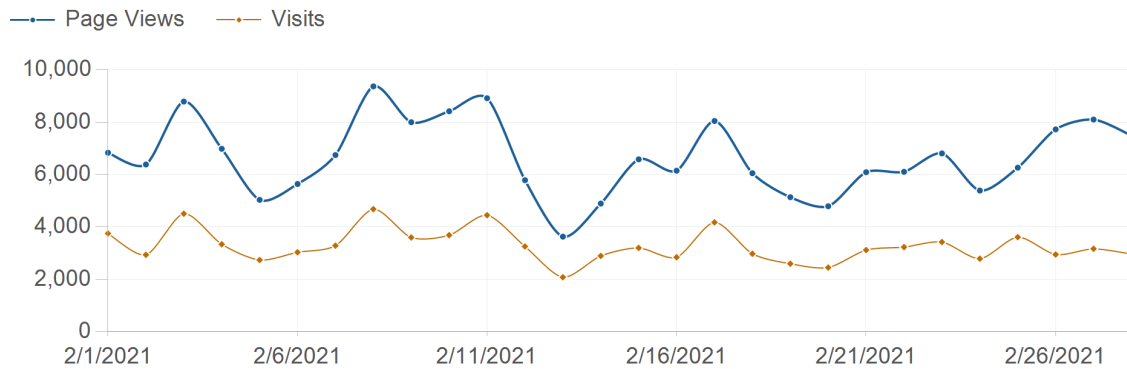

Traffic Trend

risorseumane-hr.it

2/1/2021 - 2/28/2021

Traffic Trend

2/1/2021 - 2/28/2021

Date	Page Views	Visits	Hits	Bandwidth
2/1/2021	6,839	3,757	54,852	2,482.3 MB
2/2/2021	6,390	2,942	56,664	2,274.6 MB
2/3/2021	8,793	4,511	61,169	2,061.1 MB
2/4/2021	6,990	3,345	52,167	2,159.8 MB
2/5/2021	5,040	2,743	35,434	1,682.7 MB
2/6/2021	5,647	3,038	29,305	1,280.8 MB
2/7/2021	6,751	3,292	46,244	2,472.6 MB
2/8/2021	9,372	4,683	63,598	2,543.4 MB
2/9/2021	8,004	3,604	56,782	2,381.1 MB
2/10/2021	8,422	3,693	59,556	3,026.2 MB
2/11/2021	8,920	4,453	52,670	2,604.6 MB
2/12/2021	5,790	3,259	31,980	1,381.9 MB
2/13/2021	3,636	2,086	18,193	849.8 MB
2/14/2021	4,899	2,899	32,204	1,621.5 MB
2/15/2021	6,587	3,205	45,831	2,219.8 MB
2/16/2021	6,153	2,849	46,951	2,776.2 MB
2/17/2021	8,052	4,181	50,505	3,074.8 MB
2/18/2021	6,057	2,982	46,973	2,225.0 MB
2/19/2021	5,141	2,601	33,772	1,461.3 MB
2/20/2021	4,795	2,456	24,409	1,352.5 MB
2/21/2021	6,095	3,124	37,371	1,847.5 MB
2/22/2021	6,111	3,236	42,899	2,166.0 MB
2/23/2021	6,813	3,429	44,302	2,233.6 MB
2/24/2021	5,396	2,795	42,513	2,067.2 MB
2/25/2021	6,269	3,617	41,925	1,779.9 MB
2/26/2021	7,730	2,953	32,950	1,528.6 MB
2/27/2021	8,106	3,171	24,078	1,160.7 MB
2/28/2021	7,493	2,970	36,521	2,059.4 MB