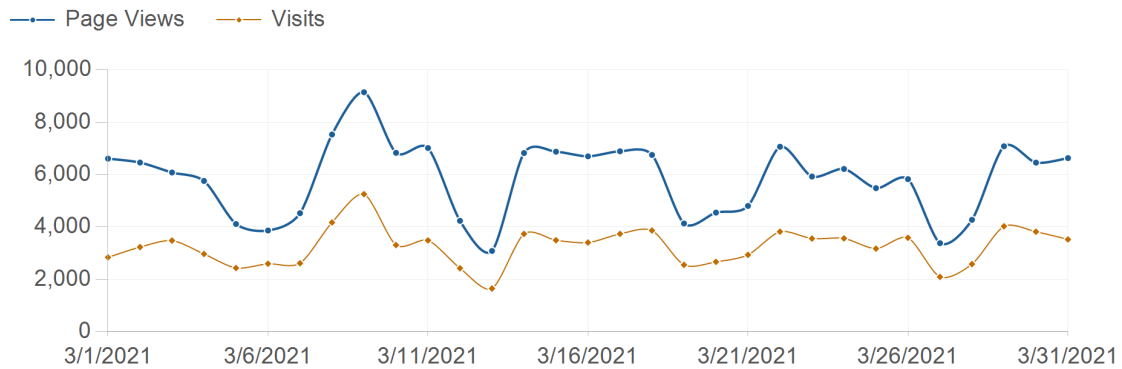

Traffic Trend

risorseumane-hr.it

3/1/2021 - 3/31/2021

Traffic Trend

3/1/2021 - 3/31/2021

Date	Page Views	Visits	Hits	Bandwidth
3/1/2021	6,614	2,844	46,744	2,264.0 MB
3/2/2021	6,464	3,237	41,708	1,748.2 MB
3/3/2021	6,085	3,486	49,296	3,281.8 MB
3/4/2021	5,763	2,974	41,440	1,780.9 MB
3/5/2021	4,118	2,438	29,893	1,572.0 MB
3/6/2021	3,871	2,600	20,790	979.2 MB
3/7/2021	4,531	2,620	31,854	1,342.3 MB
3/8/2021	7,535	4,177	47,900	2,226.9 MB
3/9/2021	9,149	5,257	48,981	2,048.4 MB
3/10/2021	6,835	3,315	45,185	2,052.8 MB
3/11/2021	7,017	3,492	42,484	1,904.7 MB
3/12/2021	4,240	2,429	27,834	1,349.8 MB
3/13/2021	3,091	1,655	17,865	949.9 MB
3/14/2021	6,827	3,739	32,095	1,462.0 MB
3/15/2021	6,878	3,499	49,401	2,256.5 MB
3/16/2021	6,702	3,409	54,118	2,481.9 MB
3/17/2021	6,894	3,741	52,688	2,276.6 MB
3/18/2021	6,755	3,870	52,119	2,373.6 MB
3/19/2021	4,138	2,558	29,105	1,430.1 MB
3/20/2021	4,554	2,673	30,984	1,872.7 MB
3/21/2021	4,808	2,940	39,000	2,030.8 MB
3/22/2021	7,067	3,824	49,656	1,901.8 MB
3/23/2021	5,931	3,562	45,456	2,052.6 MB
3/24/2021	6,220	3,568	49,009	2,140.6 MB
3/25/2021	5,487	3,177	42,520	1,851.6 MB
3/26/2021	5,831	3,592	32,588	1,286.5 MB
3/27/2021	3,387	2,100	17,235	794.1 MB
3/28/2021	4,279	2,588	29,499	1,424.7 MB

3/29/2021	7,085	4,029	50,853	2,219.8 MB
3/30/2021	6,462	3,823	46,057	2,079.8 MB
3/31/2021	6,635	3,530	42,896	1,895.6 MB
Total	181,253	100,746	1,237,253	57,332.1 MB