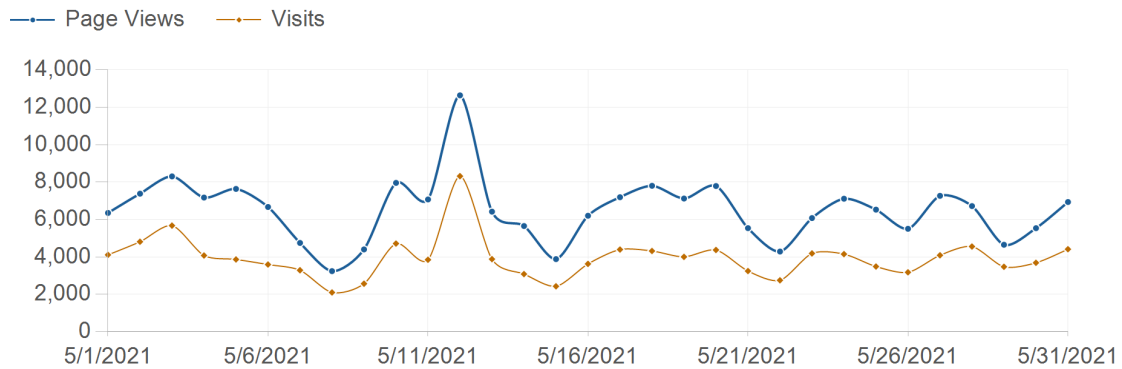

Traffic Trend

risorseumane-hr.it

5/1/2021 - 5/31/2021

Traffic Trend

5/1/2021 - 5/31/2021

Date	Page Views	Visits	Hits	Bandwidth
5/1/2021	6,357	4,117	25,652	863.0 MB
5/2/2021	7,387	4,816	37,068	1,340.5 MB
5/3/2021	8,310	5,679	58,354	1,886.6 MB
5/4/2021	7,179	4,082	48,695	1,620.7 MB
5/5/2021	7,641	3,871	53,190	1,735.7 MB
5/6/2021	6,675	3,599	46,873	1,707.6 MB
5/7/2021	4,755	3,294	25,565	914.0 MB
5/8/2021	3,248	2,107	16,398	540.4 MB
5/9/2021	4,407	2,574	29,373	1,098.4 MB
5/10/2021	7,963	4,720	51,732	1,613.6 MB
5/11/2021	7,078	3,855	49,845	1,841.8 MB
5/12/2021	12,643	8,321	59,119	2,243.8 MB
5/13/2021	6,427	3,887	40,776	1,574.6 MB
5/14/2021	5,659	3,090	34,116	1,254.6 MB
5/15/2021	3,889	2,435	19,890	701.7 MB
5/16/2021	6,207	3,633	32,888	1,185.8 MB
5/17/2021	7,198	4,400	47,885	1,848.2 MB
5/18/2021	7,808	4,324	57,240	2,200.0 MB
5/19/2021	7,127	4,008	45,337	1,709.8 MB
5/20/2021	7,795	4,376	47,436	1,856.7 MB
5/21/2021	5,544	3,252	30,124	1,522.9 MB
5/22/2021	4,294	2,757	22,408	1,724.5 MB
5/23/2021	6,084	4,192	30,221	1,168.1 MB
5/24/2021	7,116	4,156	47,066	2,239.3 MB
5/25/2021	6,534	3,493	48,147	2,368.6 MB
5/26/2021	5,510	3,183	38,100	1,520.9 MB
5/27/2021	7,270	4,093	45,481	1,882.9 MB
5/28/2021	6,723	4,561	29,256	883.5 MB

5/29/2021	4,658	3,479	22,152	1,084.0 MB
5/30/2021	5,543	3,692	28,260	1,121.1 MB
5/31/2021	6,940	4,418	40,329	1,514.0 MB
Total	201,969	122,464	1,208,976	46,767.3 MB