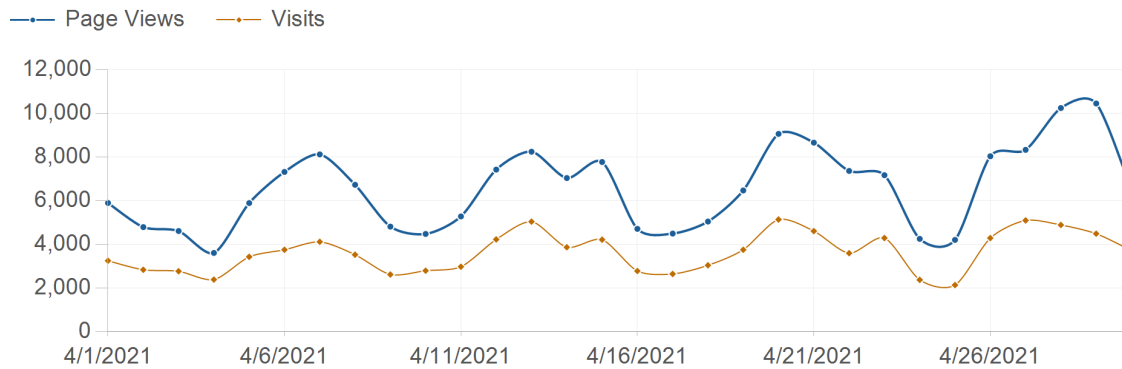

# Traffic Trend

risorseumane-hr.it

4/1/2021 - 4/30/2021

## Traffic Trend

4/1/2021 - 4/30/2021

Date	Page Views	Visits	Hits	Bandwidth
4/1/2021	5,905	3,257	34,885	1,392.0 MB
4/2/2021	4,800	2,845	23,483	1,167.5 MB
4/3/2021	4,621	2,777	17,171	837.1 MB
4/4/2021	3,617	2,395	15,694	668.4 MB
4/5/2021	5,902	3,438	33,309	1,523.2 MB
4/6/2021	7,328	3,761	45,906	1,955.7 MB
4/7/2021	8,131	4,126	46,115	1,908.5 MB
4/8/2021	6,737	3,535	41,091	1,612.6 MB
4/9/2021	4,822	2,628	33,530	1,637.4 MB
4/10/2021	4,486	2,802	29,750	1,777.5 MB
4/11/2021	5,290	2,984	33,951	1,756.8 MB
4/12/2021	7,434	4,235	46,843	1,988.2 MB
4/13/2021	8,253	5,050	43,813	1,605.1 MB
4/14/2021	7,049	3,878	43,709	1,753.3 MB
4/15/2021	7,782	4,223	45,107	1,866.8 MB
4/16/2021	4,719	2,788	28,311	1,125.7 MB
4/17/2021	4,505	2,653	21,403	765.2 MB
4/18/2021	5,054	3,050	37,299	1,747.9 MB
4/19/2021	6,479	3,762	43,839	1,867.2 MB
4/20/2021	9,070	5,147	51,044	2,198.1 MB
4/21/2021	8,668	4,617	55,788	2,369.0 MB
4/22/2021	7,373	3,605	49,175	2,082.3 MB
4/23/2021	7,179	4,299	31,097	1,203.0 MB
4/24/2021	4,261	2,382	23,919	1,119.8 MB
4/25/2021	4,214	2,144	32,851	1,342.3 MB
4/26/2021	8,045	4,298	51,317	2,044.8 MB
4/27/2021	8,339	5,105	52,163	1,852.6 MB
4/28/2021	10,255	4,898	59,714	1,944.4 MB