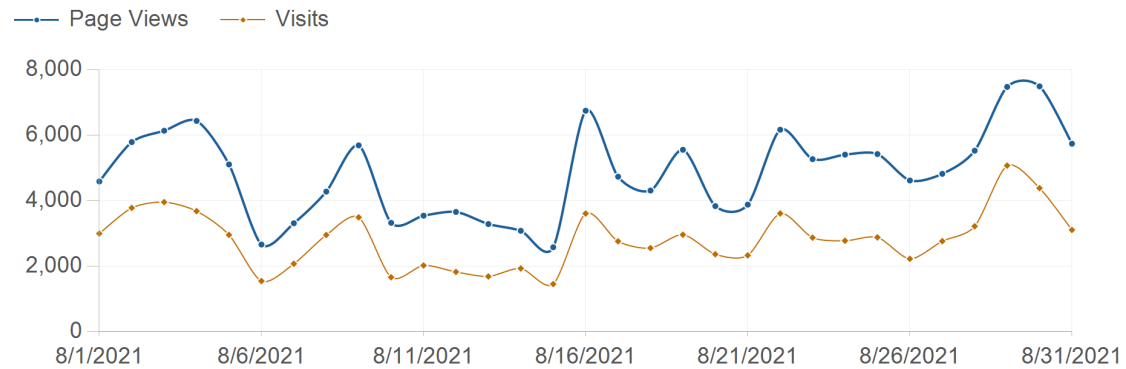

Traffic Trend

risorseumane-hr.it

8/1/2021 - 8/31/2021

Traffic Trend

8/1/2021 - 8/31/2021

Date	Page Views	Visits	Hits	Bandwidth
8/1/2021	4,594	3,003	15,906	689.0 MB
8/2/2021	5,796	3,786	24,690	925.5 MB
8/3/2021	6,143	3,963	24,117	966.8 MB
8/4/2021	6,444	3,687	26,600	1,097.0 MB
8/5/2021	5,113	2,961	27,351	1,770.2 MB
8/6/2021	2,668	1,552	15,247	624.8 MB
8/7/2021	3,318	2,079	9,621	398.1 MB
8/8/2021	4,284	2,959	15,971	510.0 MB
8/9/2021	5,696	3,497	19,958	775.9 MB
8/10/2021	3,331	1,668	18,312	781.3 MB
8/11/2021	3,549	2,028	16,999	622.2 MB
8/12/2021	3,664	1,831	16,827	529.1 MB
8/13/2021	3,294	1,693	13,548	405.2 MB
8/14/2021	3,087	1,936	10,140	277.8 MB
8/15/2021	2,585	1,461	10,056	389.7 MB
8/16/2021	6,754	3,615	20,341	685.4 MB
8/17/2021	4,739	2,765	18,628	636.7 MB
8/18/2021	4,317	2,560	16,421	653.1 MB
8/19/2021	5,562	2,969	18,588	636.2 MB
8/20/2021	3,841	2,371	11,928	343.1 MB
8/21/2021	3,886	2,338	11,184	308.9 MB
8/22/2021	6,174	3,616	17,681	595.1 MB
8/23/2021	5,275	2,878	24,579	745.5 MB
8/24/2021	5,413	2,783	30,087	982.2 MB
8/25/2021	5,431	2,886	25,670	873.4 MB
8/26/2021	4,624	2,231	27,370	1,021.9 MB
8/27/2021	4,827	2,770	17,908	738.7 MB
8/28/2021	5,534	3,225	16,417	511.0 MB

8/29/2021	7,482	5,078	30,731	974.9 MB
8/30/2021	7,499	4,389	38,094	1,319.1 MB
8/31/2021	5,747	3,112	33,577	1,194.6 MB
Total	150,671	87,690	624,547	22,982.4 MB