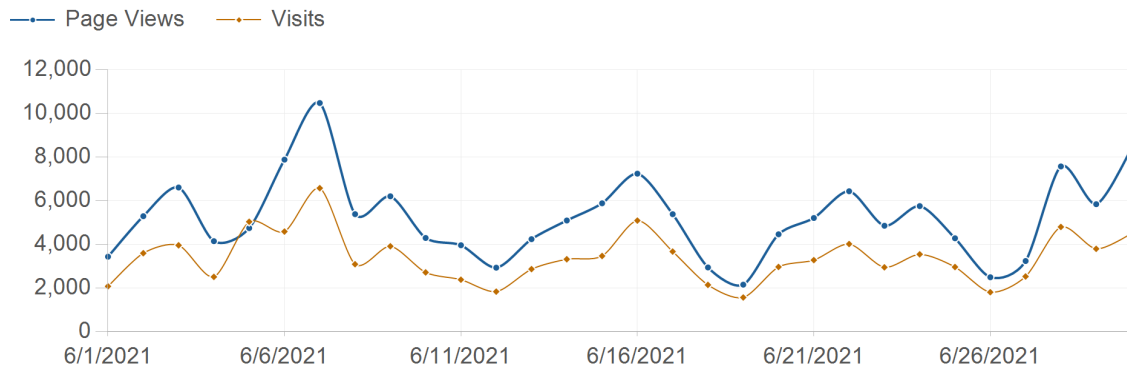

Traffic Trend

risorseumane-hr.it

6/1/2021 - 6/30/2021

Traffic Trend

6/1/2021 - 6/30/2021

| Date | Page Views | Visits | Hits | Bandwidth |
|-----------|------------|--------|--------|------------|
| 6/1/2021 | 3,445 | 2,087 | 25,725 | 923.1 MB |
| 6/2/2021 | 5,299 | 3,604 | 34,162 | 1,504.4 MB |
| 6/3/2021 | 6,615 | 3,966 | 43,190 | 1,865.7 MB |
| 6/4/2021 | 4,156 | 2,519 | 24,940 | 1,310.2 MB |
| 6/5/2021 | 4,754 | 5,043 | 22,434 | 785.9 MB |
| 6/6/2021 | 7,890 | 4,595 | 28,832 | 941.5 MB |
| 6/7/2021 | 10,483 | 6,583 | 48,268 | 1,893.9 MB |
| 6/8/2021 | 5,394 | 3,099 | 38,381 | 1,645.3 MB |
| 6/9/2021 | 6,211 | 3,922 | 39,716 | 1,307.3 MB |
| 6/10/2021 | 4,302 | 2,724 | 31,613 | 1,116.9 MB |
| 6/11/2021 | 3,969 | 2,392 | 18,664 | 628.5 MB |
| 6/12/2021 | 2,941 | 1,844 | 14,579 | 548.8 MB |
| 6/13/2021 | 4,248 | 2,874 | 22,586 | 810.9 MB |
| 6/14/2021 | 5,103 | 3,327 | 35,033 | 1,337.0 MB |
| 6/15/2021 | 5,892 | 3,476 | 37,209 | 1,428.3 MB |
| 6/16/2021 | 7,248 | 5,097 | 37,741 | 1,940.3 MB |
| 6/17/2021 | 5,392 | 3,680 | 31,693 | 1,526.7 MB |
| 6/18/2021 | 2,951 | 2,151 | 18,383 | 726.3 MB |
| 6/19/2021 | 2,163 | 1,575 | 12,803 | 479.2 MB |
| 6/20/2021 | 4,471 | 2,975 | 26,088 | 1,350.2 MB |
| 6/21/2021 | 5,218 | 3,288 | 34,031 | 1,368.4 MB |
| 6/22/2021 | 6,443 | 4,024 | 34,086 | 1,283.1 MB |
| 6/23/2021 | 4,862 | 2,958 | 30,123 | 1,094.9 MB |
| 6/24/2021 | 5,764 | 3,553 | 27,805 | 979.5 MB |
| 6/25/2021 | 4,289 | 2,971 | 21,595 | 843.8 MB |
| 6/26/2021 | 2,503 | 1,817 | 11,563 | 495.2 MB |
| 6/27/2021 | 3,246 | 2,537 | 19,402 | 824.0 MB |
| 6/28/2021 | 7,580 | 4,806 | 41,057 | 1,464.1 MB |