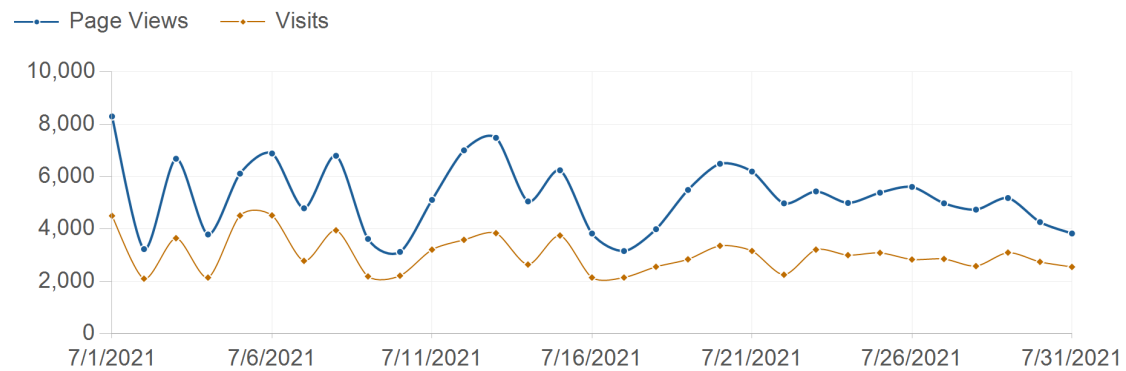

Traffic Trend

risorseumane-hr.it

7/1/2021 - 7/31/2021

Traffic Trend

7/1/2021 - 7/31/2021

Date	Page Views	Visits	Hits	Bandwidth
7/1/2021	8,301	4,507	35,417	1,409.6 MB
7/2/2021	3,237	2,107	17,552	805.1 MB
7/3/2021	6,686	3,652	16,113	852.9 MB
7/4/2021	3,796	2,149	24,985	1,055.1 MB
7/5/2021	6,117	4,515	34,321	1,169.3 MB
7/6/2021	6,887	4,521	33,559	1,411.9 MB
7/7/2021	4,795	2,787	25,125	975.0 MB
7/8/2021	6,798	3,954	32,780	1,183.7 MB
7/9/2021	3,625	2,194	18,443	753.9 MB
7/10/2021	3,130	2,220	14,217	596.9 MB
7/11/2021	5,115	3,214	21,292	794.6 MB
7/12/2021	7,007	3,590	34,398	1,209.9 MB
7/13/2021	7,484	3,844	42,186	1,605.7 MB
7/14/2021	5,058	2,647	40,643	1,238.7 MB
7/15/2021	6,246	3,754	31,522	1,081.8 MB
7/16/2021	3,831	2,150	19,246	859.6 MB
7/17/2021	3,163	2,151	12,975	513.5 MB
7/18/2021	3,996	2,561	23,248	818.3 MB
7/19/2021	5,495	2,846	30,400	1,093.5 MB
7/20/2021	6,493	3,363	30,659	1,103.7 MB
7/21/2021	6,196	3,165	33,925	1,050.8 MB
7/22/2021	4,983	2,257	26,646	1,182.5 MB
7/23/2021	5,439	3,215	16,783	515.8 MB
7/24/2021	4,998	3,005	14,056	528.2 MB
7/25/2021	5,391	3,094	23,218	1,140.4 MB
7/26/2021	5,611	2,840	31,026	1,362.9 MB
7/27/2021	4,985	2,860	28,845	995.8 MB
7/28/2021	4,744	2,586	23,506	864.8 MB

7/29/2021	5,187	3,104	23,173	755.8 MB
7/30/2021	4,267	2,749	17,648	784.2 MB
7/31/2021	3,833	2,555	12,428	436.9 MB
Total	162,894	94,156	790,335	30,150.8 MB