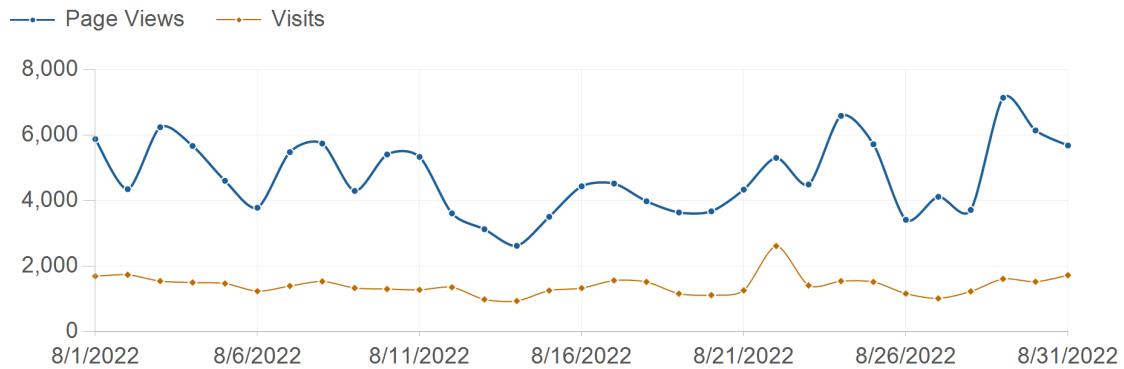

Traffic Trend

risorseumane-hr.it

8/1/2022 - 8/31/2022

Traffic Trend

8/1/2022 - 8/31/2022

Date	Page Views	Visits	Hits	Bandwidth
8/1/2022	5,887	1,700	43,713	4,416.4 MB
8/2/2022	4,359	1,743	42,834	4,632.1 MB
8/3/2022	6,251	1,550	37,233	3,617.4 MB
8/4/2022	5,678	1,507	36,069	3,192.3 MB
8/5/2022	4,614	1,477	27,131	2,542.6 MB
8/6/2022	3,791	1,242	18,855	1,557.5 MB
8/7/2022	5,490	1,401	33,355	2,888.4 MB
8/8/2022	5,752	1,540	35,311	3,388.9 MB
8/9/2022	4,304	1,340	32,317	3,232.2 MB
8/10/2022	5,417	1,308	36,697	3,178.6 MB
8/11/2022	5,344	1,284	28,901	2,626.6 MB
8/12/2022	3,620	1,362	23,149	2,026.8 MB
8/13/2022	3,135	990	14,915	1,164.8 MB
8/14/2022	2,629	944	14,674	1,156.5 MB
8/15/2022	3,515	1,262	19,201	1,691.9 MB
8/16/2022	4,446	1,335	23,667	1,978.7 MB
8/17/2022	4,530	1,571	29,965	3,149.8 MB
8/18/2022	3,989	1,525	26,527	2,520.2 MB
8/19/2022	3,647	1,167	20,309	1,964.4 MB
8/20/2022	3,681	1,122	18,236	1,804.5 MB
8/21/2022	4,345	1,266	26,903	2,674.3 MB
8/22/2022	5,314	2,622	43,387	4,238.1 MB
8/23/2022	4,502	1,418	38,698	4,063.3 MB
8/24/2022	6,597	1,549	43,412	4,429.3 MB
8/25/2022	5,730	1,525	37,581	3,903.8 MB
8/26/2022	3,423	1,169	22,797	1,997.9 MB
8/27/2022	4,126	1,021	20,186	1,656.4 MB
8/28/2022	3,723	1,234	27,018	2,386.7 MB

8/29/2022	7,150	1,617	47,449	4,456.2 MB
8/30/2022	6,152	1,531	44,534	4,370.3 MB
8/31/2022	5,692	1,731	46,905	4,786.7 MB
Total	146,833	44,053	961,929	91,693.7 MB