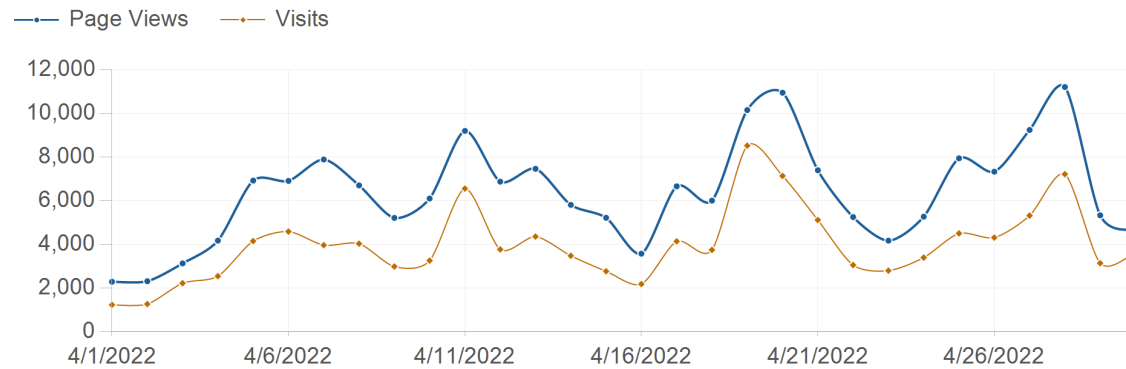

Traffic Trend

risorseumane-hr.it

4/1/2022 - 4/30/2022

Traffic Trend

4/1/2022 - 4/30/2022

Date	Page Views	Visits	Hits	Bandwidth
4/1/2022	2,297	1,238	13,250	1,100.9 MB
4/2/2022	2,322	1,275	10,080	455.6 MB
4/3/2022	3,137	2,231	16,250	308.9 MB
4/4/2022	4,182	2,553	22,423	818.2 MB
4/5/2022	6,932	4,159	41,625	1,865.9 MB
4/6/2022	6,917	4,596	42,592	1,116.2 MB
4/7/2022	7,897	3,972	43,490	1,000.6 MB
4/8/2022	6,709	4,040	29,034	865.8 MB
4/9/2022	5,222	2,993	21,616	552.6 MB
4/10/2022	6,110	3,265	29,984	563.1 MB
4/11/2022	9,207	6,563	48,720	1,079.4 MB
4/12/2022	6,882	3,777	38,114	1,081.2 MB
4/13/2022	7,471	4,364	40,579	866.1 MB
4/14/2022	5,817	3,486	35,342	945.3 MB
4/15/2022	5,227	2,777	25,348	606.2 MB
4/16/2022	3,582	2,191	14,594	440.6 MB
4/17/2022	6,669	4,147	21,173	1,105.5 MB
4/18/2022	6,014	3,756	30,313	1,097.4 MB
4/19/2022	10,161	8,529	47,186	1,410.2 MB
4/20/2022	10,956	7,144	57,078	2,002.3 MB
4/21/2022	7,402	5,124	57,068	1,102.4 MB
4/22/2022	5,260	3,061	38,980	882.0 MB
4/23/2022	4,179	2,805	22,260	509.0 MB
4/24/2022	5,279	3,403	33,445	718.2 MB
4/25/2022	7,951	4,510	45,940	766.7 MB
4/26/2022	7,338	4,320	58,243	920.7 MB
4/27/2022	9,249	5,326	64,888	1,483.3 MB
4/28/2022	11,217	7,223	80,867	1,368.1 MB

4/29/2022	5,340	3,146	41,265	800.3 MB
4/30/2022	4,652	3,646	32,628	582.2 MB
Total	191,578	119,620	1,104,375	28,414.8 MB