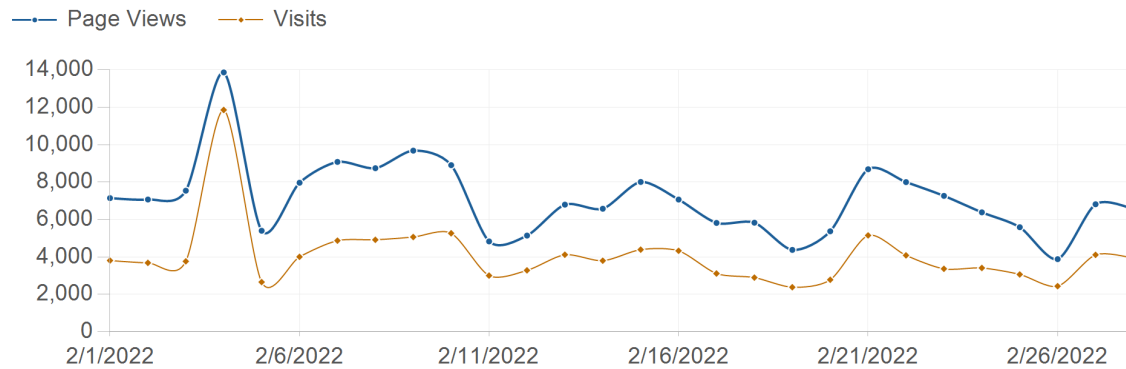

Traffic Trend

risorseumane-hr.it

2/1/2022 - 2/28/2022

Traffic Trend

2/1/2022 - 2/28/2022

| Date | Page Views | Visits | Hits | Bandwidth |
|-----------|------------|--------|--------|------------|
| 2/1/2022 | 7,150 | 3,813 | 40,621 | 1,177.9 MB |
| 2/2/2022 | 7,075 | 3,689 | 38,883 | 1,435.0 MB |
| 2/3/2022 | 7,547 | 3,771 | 43,207 | 1,329.3 MB |
| 2/4/2022 | 13,869 | 11,860 | 54,439 | 1,437.0 MB |
| 2/5/2022 | 5,404 | 2,661 | 28,358 | 1,258.2 MB |
| 2/6/2022 | 7,971 | 4,010 | 41,779 | 1,144.6 MB |
| 2/7/2022 | 9,085 | 4,876 | 54,305 | 1,866.7 MB |
| 2/8/2022 | 8,748 | 4,922 | 47,997 | 1,564.7 MB |
| 2/9/2022 | 9,686 | 5,069 | 53,608 | 2,764.4 MB |
| 2/10/2022 | 8,910 | 5,269 | 48,529 | 3,420.3 MB |
| 2/11/2022 | 4,835 | 3,008 | 24,562 | 2,086.5 MB |
| 2/12/2022 | 5,148 | 3,286 | 23,661 | 1,975.9 MB |
| 2/13/2022 | 6,800 | 4,123 | 34,064 | 2,120.6 MB |
| 2/14/2022 | 6,582 | 3,803 | 43,628 | 2,444.7 MB |
| 2/15/2022 | 8,012 | 4,395 | 47,728 | 2,363.9 MB |
| 2/16/2022 | 7,072 | 4,334 | 40,936 | 2,022.2 MB |
| 2/17/2022 | 5,825 | 3,119 | 34,733 | 2,142.8 MB |
| 2/18/2022 | 5,836 | 2,902 | 28,732 | 1,198.3 MB |
| 2/19/2022 | 4,382 | 2,387 | 20,734 | 961.9 MB |
| 2/20/2022 | 5,376 | 2,784 | 30,307 | 1,256.7 MB |
| 2/21/2022 | 8,694 | 5,156 | 44,616 | 1,686.3 MB |
| 2/22/2022 | 8,005 | 4,089 | 48,660 | 2,072.3 MB |
| 2/23/2022 | 7,269 | 3,369 | 45,478 | 2,251.9 MB |
| 2/24/2022 | 6,389 | 3,415 | 40,568 | 1,789.9 MB |
| 2/25/2022 | 5,593 | 3,070 | 29,920 | 1,329.9 MB |
| 2/26/2022 | 3,887 | 2,443 | 18,622 | 903.4 MB |
| 2/27/2022 | 6,821 | 4,116 | 33,286 | 1,382.4 MB |
| 2/28/2022 | 6,575 | 3,949 | 36,211 | 2,023.6 MB |