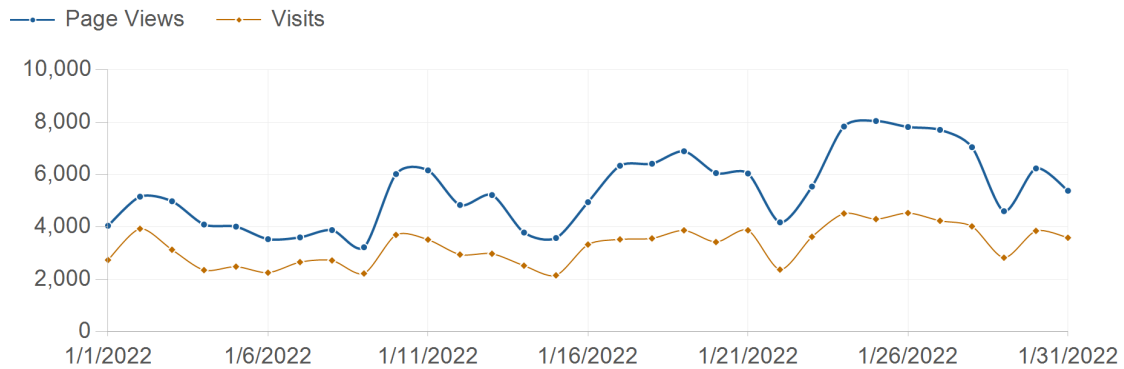

Traffic Trend

risorseumane-hr.it

1/1/2022 - 1/31/2022

Traffic Trend

1/1/2022 - 1/31/2022

Date	Page Views	Visits	Hits	Bandwidth
1/1/2022	4,051	2,743	11,021	519.5 MB
1/2/2022	5,162	3,937	20,791	826.6 MB
1/3/2022	4,986	3,135	24,583	1,305.0 MB
1/4/2022	4,098	2,356	25,456	1,137.4 MB
1/5/2022	4,018	2,491	18,492	654.4 MB
1/6/2022	3,539	2,259	18,037	658.0 MB
1/7/2022	3,607	2,663	14,558	547.9 MB
1/8/2022	3,887	2,726	13,361	489.5 MB
1/9/2022	3,231	2,229	17,774	601.9 MB
1/10/2022	6,024	3,701	31,172	1,294.4 MB
1/11/2022	6,166	3,521	31,366	1,214.7 MB
1/12/2022	4,843	2,951	28,667	1,193.6 MB
1/13/2022	5,224	2,983	30,634	1,189.1 MB
1/14/2022	3,792	2,528	19,935	752.9 MB
1/15/2022	3,584	2,158	15,289	452.0 MB
1/16/2022	4,952	3,333	26,831	1,078.3 MB
1/17/2022	6,343	3,530	32,308	1,152.6 MB
1/18/2022	6,420	3,567	33,222	1,326.8 MB
1/19/2022	6,895	3,876	35,234	1,204.0 MB
1/20/2022	6,064	3,429	28,186	870.5 MB
1/21/2022	6,046	3,877	29,695	1,214.2 MB
1/22/2022	4,182	2,377	17,105	596.4 MB
1/23/2022	5,548	3,629	25,710	967.1 MB
1/24/2022	7,839	4,518	42,065	1,285.4 MB
1/25/2022	8,051	4,305	42,076	1,390.0 MB
1/26/2022	7,822	4,538	42,528	1,332.0 MB
1/27/2022	7,712	4,240	35,055	1,101.7 MB
1/28/2022	7,050	4,027	32,656	847.9 MB

1/29/2022	4,608	2,831	18,402	511.4 MB
1/30/2022	6,240	3,855	28,919	969.1 MB
1/31/2022	5,387	3,593	27,661	865.9 MB
Total	167,371	101,906	818,789	29,550.2 MB