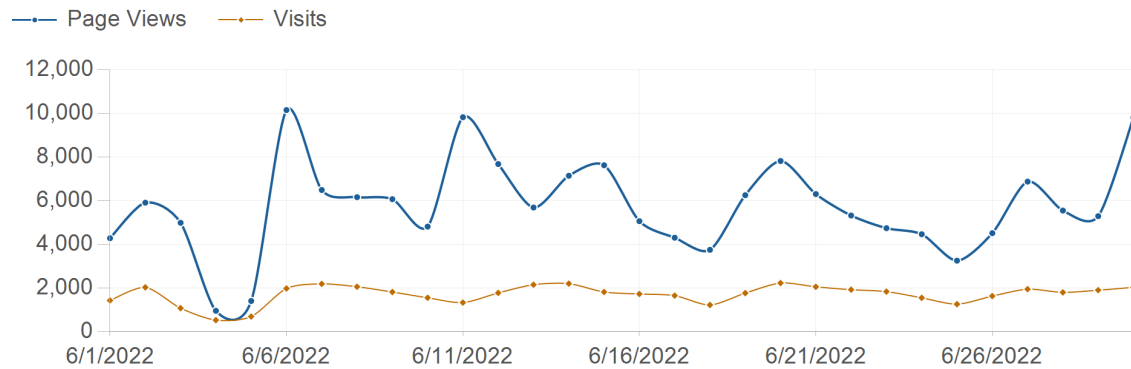

Traffic Trend

risorseumane-hr.it

6/1/2022 - 6/30/2022

Traffic Trend

6/1/2022 - 6/30/2022

Date	Page Views	Visits	Hits	Bandwidth
6/1/2022	4,293	1,440	24,805	2,269.1 MB
6/2/2022	5,920	2,039	27,264	2,174.3 MB
6/3/2022	4,998	1,086	19,255	1,626.6 MB
6/4/2022	967	538	4,494	313.8 MB
6/5/2022	1,414	704	13,580	1,366.7 MB
6/6/2022	10,162	1,988	56,185	4,912.3 MB
6/7/2022	6,499	2,199	57,248	5,497.9 MB
6/8/2022	6,171	2,067	54,013	4,805.9 MB
6/9/2022	6,079	1,826	50,506	4,949.3 MB
6/10/2022	4,824	1,562	37,702	3,235.8 MB
6/11/2022	9,832	1,341	76,974	2,027.5 MB
6/12/2022	7,690	1,785	79,832	3,839.6 MB
6/13/2022	5,698	2,161	51,860	5,114.5 MB
6/14/2022	7,151	2,210	62,382	5,774.4 MB
6/15/2022	7,633	1,827	52,305	4,977.9 MB
6/16/2022	5,072	1,735	45,477	4,358.5 MB
6/17/2022	4,315	1,662	33,424	2,825.8 MB
6/18/2022	3,759	1,232	23,901	1,819.5 MB
6/19/2022	6,261	1,776	40,193	3,914.0 MB
6/20/2022	7,829	2,239	53,303	5,307.7 MB
6/21/2022	6,313	2,064	54,257	5,183.3 MB
6/22/2022	5,331	1,933	51,424	4,864.6 MB
6/23/2022	4,750	1,844	48,042	4,958.1 MB
6/24/2022	4,474	1,560	34,478	2,846.3 MB
6/25/2022	3,262	1,269	25,435	1,970.4 MB
6/26/2022	4,523	1,641	36,983	3,262.5 MB
6/27/2022	6,883	1,957	52,496	4,972.1 MB
6/28/2022	5,559	1,809	46,888	4,475.2 MB

6/29/2022	5,302	1,910	47,772	4,717.4 MB
6/30/2022	9,818	2,040	48,481	4,075.7 MB
Total	172,782	51,444	1,310,959	112,436.7 MB