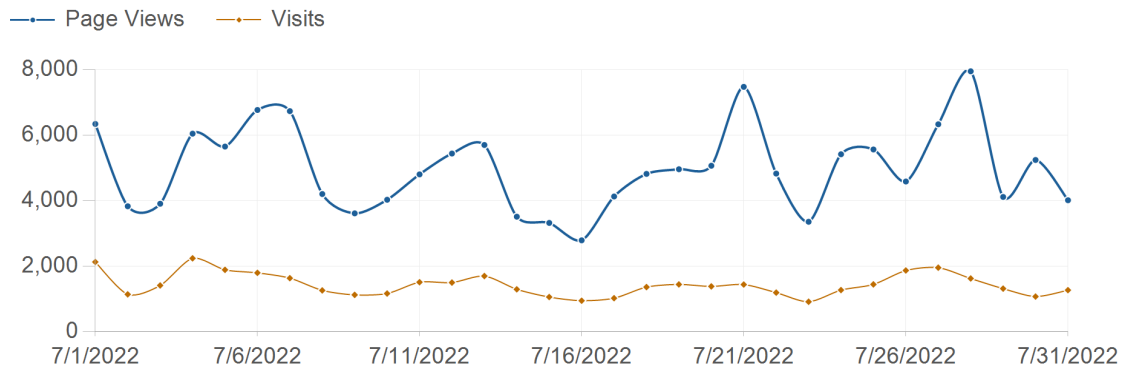

# Traffic Trend

risorseumane-hr.it

7/1/2022 - 7/31/2022

# Traffic Trend

7/1/2022 - 7/31/2022

Date	Page Views	Visits	Hits	Bandwidth
7/1/2022	6,350	2,134	31,774	2,451.6 MB
7/2/2022	3,836	1,146	20,369	1,544.0 MB
7/3/2022	3,914	1,418	32,270	2,870.3 MB
7/4/2022	6,054	2,246	43,751	4,081.7 MB
7/5/2022	5,660	1,895	53,818	5,261.6 MB
7/6/2022	6,777	1,803	64,704	6,049.1 MB
7/7/2022	6,741	1,641	50,560	4,331.9 MB
7/8/2022	4,210	1,267	32,838	2,969.8 MB
7/9/2022	3,620	1,130	22,907	1,986.1 MB
7/10/2022	4,036	1,171	33,490	3,234.0 MB
7/11/2022	4,810	1,517	48,793	4,963.3 MB
7/12/2022	5,447	1,506	46,469	4,531.1 MB
7/13/2022	5,707	1,705	51,814	5,222.5 MB
7/14/2022	3,518	1,300	36,253	3,257.5 MB
7/15/2022	3,328	1,064	26,920	2,376.5 MB
7/16/2022	2,797	952	18,605	1,457.0 MB
7/17/2022	4,135	1,029	29,805	2,563.6 MB
7/18/2022	4,825	1,368	41,681	4,228.2 MB
7/19/2022	4,968	1,449	42,532	4,295.8 MB
7/20/2022	5,074	1,389	40,714	3,914.5 MB
7/21/2022	7,484	1,446	44,032	4,014.1 MB
7/22/2022	4,835	1,199	28,646	2,040.3 MB
7/23/2022	3,363	920	17,240	1,256.9 MB
7/24/2022	5,425	1,277	36,017	3,085.2 MB
7/25/2022	5,571	1,450	44,474	4,104.9 MB
7/26/2022	4,592	1,875	42,579	3,904.2 MB
7/27/2022	6,341	1,961	41,643	3,971.5 MB
7/28/2022	7,958	1,630	39,306	3,502.7 MB