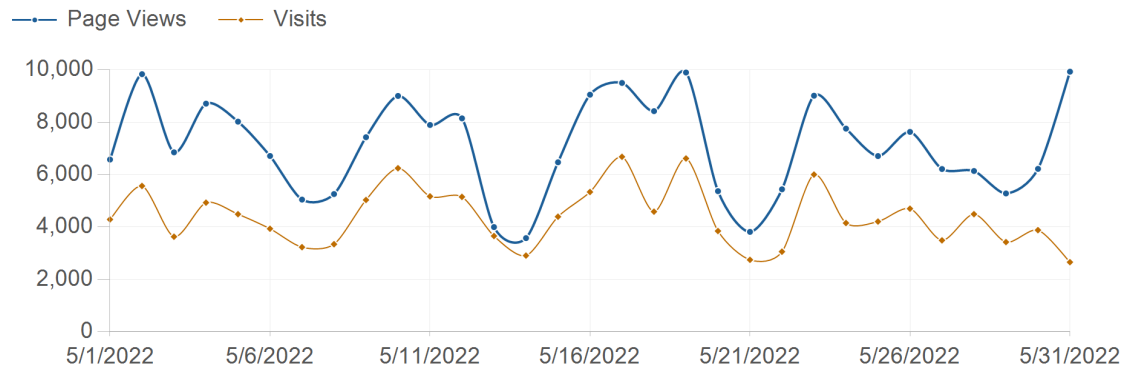

Traffic Trend

risorseumane-hr.it

5/1/2022 - 5/31/2022

Traffic Trend

5/1/2022 - 5/31/2022

Date	Page Views	Visits	Hits	Bandwidth
5/1/2022	6,578	4,292	46,258	1,174.2 MB
5/2/2022	9,838	5,570	75,273	1,317.2 MB
5/3/2022	6,855	3,633	68,391	1,302.2 MB
5/4/2022	8,713	4,933	69,405	1,196.9 MB
5/5/2022	8,026	4,493	65,968	1,008.2 MB
5/6/2022	6,714	3,937	48,800	1,029.2 MB
5/7/2022	5,050	3,233	35,726	695.5 MB
5/8/2022	5,261	3,347	43,581	577.6 MB
5/9/2022	7,431	5,036	65,791	1,366.7 MB
5/10/2022	9,007	6,247	67,883	1,575.0 MB
5/11/2022	7,899	5,172	68,859	1,347.0 MB
5/12/2022	8,151	5,153	61,122	1,437.3 MB
5/13/2022	4,001	3,660	46,163	2,295.8 MB
5/14/2022	3,580	2,912	26,771	954.6 MB
5/15/2022	6,475	4,397	47,056	904.6 MB
5/16/2022	9,055	5,340	69,453	1,431.0 MB
5/17/2022	9,503	6,682	68,323	1,244.5 MB
5/18/2022	8,427	4,591	66,801	1,191.6 MB
5/19/2022	9,901	6,619	70,426	3,543.0 MB
5/20/2022	5,371	3,850	35,116	2,705.7 MB
5/21/2022	3,818	2,751	22,860	1,799.8 MB
5/22/2022	5,444	3,062	39,615	3,524.9 MB
5/23/2022	9,016	6,005	65,218	5,770.4 MB
5/24/2022	7,760	4,155	71,710	6,652.9 MB
5/25/2022	6,712	4,212	59,883	5,131.9 MB
5/26/2022	7,635	4,704	58,478	5,071.6 MB
5/27/2022	6,218	3,494	38,620	3,176.5 MB
5/28/2022	6,142	4,494	25,544	1,882.7 MB

5/29/2022	5,285	3,427	41,116	3,668.8 MB
5/30/2022	6,224	3,884	47,715	4,205.2 MB
5/31/2022	9,933	2,661	68,736	5,915.4 MB
Total	220,023	135,946	1,686,661	75,097.9 MB