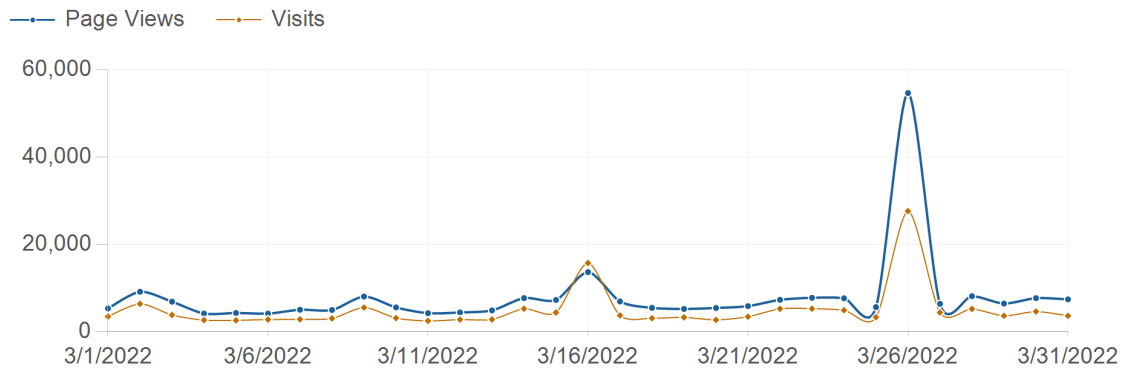

# Traffic Trend

risorseumane-hr.it

3/1/2022 - 3/31/2022

# Traffic Trend

3/1/2022 - 3/31/2022

Date	Page Views	Visits	Hits	Bandwidth
3/1/2022	5,362	3,525	33,624	1,363.4 MB
3/2/2022	9,194	6,425	42,901	1,735.7 MB
3/3/2022	6,922	3,873	35,777	1,491.8 MB
3/4/2022	4,201	2,690	26,463	1,232.7 MB
3/5/2022	4,328	2,642	22,964	1,172.1 MB
3/6/2022	4,193	2,826	24,396	1,221.6 MB
3/7/2022	5,076	2,874	38,293	2,324.0 MB
3/8/2022	5,019	3,087	34,321	1,191.6 MB
3/9/2022	8,097	5,578	39,983	1,411.7 MB
3/10/2022	5,605	3,164	33,590	1,406.7 MB
3/11/2022	4,286	2,509	25,118	1,136.3 MB
3/12/2022	4,448	2,815	17,650	786.6 MB
3/13/2022	4,922	2,845	27,393	1,386.5 MB
3/14/2022	7,740	5,306	42,402	2,167.9 MB
3/15/2022	7,318	4,450	42,796	1,960.2 MB
3/16/2022	13,691	15,772	82,279	6,301.2 MB
3/17/2022	6,967	3,766	41,885	2,780.1 MB
3/18/2022	5,506	3,121	32,969	1,742.6 MB
3/19/2022	5,257	3,324	26,826	3,526.8 MB
3/20/2022	5,477	2,747	32,107	2,814.0 MB
3/21/2022	5,899	3,482	39,674	2,923.8 MB
3/22/2022	7,341	5,275	43,778	3,272.2 MB
3/23/2022	7,806	5,315	48,592	2,481.4 MB
3/24/2022	7,690	4,959	39,028	2,657.2 MB
3/25/2022	5,673	3,363	29,019	3,508.3 MB
3/26/2022	54,704	27,667	69,485	1,099.5 MB
3/27/2022	6,417	4,444	33,203	2,168.6 MB
3/28/2022	8,173	5,251	42,950	2,358.4 MB