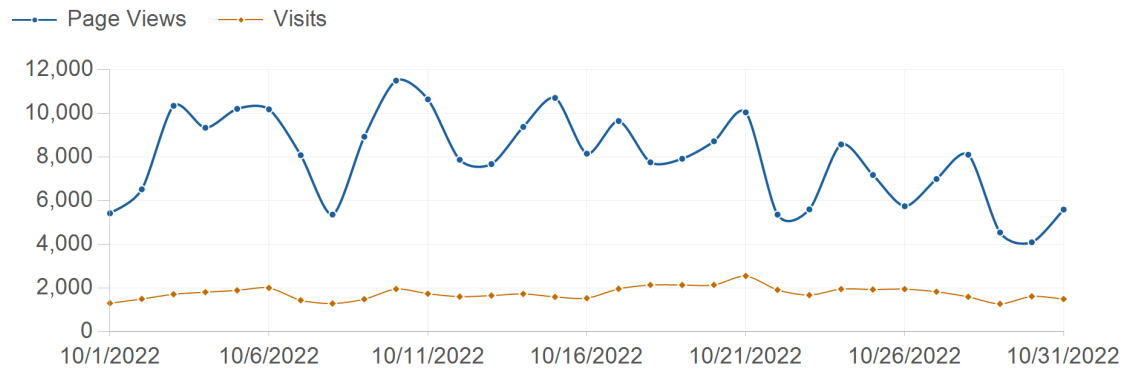

Traffic Trend

risorseumane-hr.it

10/1/2022 - 10/31/2022

Traffic Trend

10/1/2022 - 10/31/2022

Date	Page Views	Visits	Hits	Bandwidth
10/1/2022	5,430	1,311	28,726	2,161.7 MB
10/2/2022	6,531	1,508	41,903	3,090.0 MB
10/3/2022	10,355	1,724	61,369	4,704.6 MB
10/4/2022	9,349	1,818	60,938	4,930.1 MB
10/5/2022	10,216	1,901	61,108	4,619.7 MB
10/6/2022	10,193	2,014	58,132	4,310.6 MB
10/7/2022	8,094	1,447	39,436	2,689.9 MB
10/8/2022	5,375	1,299	30,321	2,043.1 MB
10/9/2022	8,939	1,496	53,734	3,616.1 MB
10/10/2022	11,509	1,964	72,432	5,540.8 MB
10/11/2022	10,651	1,748	67,193	5,408.0 MB
10/12/2022	7,886	1,613	57,229	5,091.6 MB
10/13/2022	7,689	1,662	56,264	4,480.2 MB
10/14/2022	9,389	1,740	39,100	2,536.7 MB
10/15/2022	10,719	1,602	36,586	2,049.8 MB
10/16/2022	8,164	1,542	46,715	3,849.8 MB
10/17/2022	9,660	1,972	63,551	5,356.7 MB
10/18/2022	7,767	2,147	60,218	4,780.6 MB
10/19/2022	7,930	2,144	62,819	5,262.9 MB
10/20/2022	8,733	2,148	59,103	5,002.6 MB
10/21/2022	10,056	2,560	44,937	3,078.2 MB
10/22/2022	5,373	1,923	33,549	2,135.3 MB
10/23/2022	5,612	1,684	49,262	4,619.8 MB
10/24/2022	8,588	1,961	69,676	6,196.8 MB
10/25/2022	7,188	1,940	64,606	5,882.3 MB
10/26/2022	5,757	1,957	53,668	4,797.5 MB
10/27/2022	7,001	1,838	50,958	4,200.5 MB
10/28/2022	8,115	1,603	43,604	3,508.3 MB

10/29/2022	4,552	1,280	24,978	1,809.2 MB
10/30/2022	4,105	1,625	27,756	2,222.2 MB
10/31/2022	5,603	1,504	35,773	3,098.4 MB
Total	246,529	54,675	1,555,644	123,073.9 MB